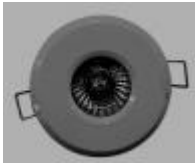

Fixed Showerlight, halogen recessed bathroom light

Wattage: 50 Watts. Ip rating: IP65.

Available in 3 finishes: White, Chrome and Brushed Chrome.

Model: D180FCH

Starting at: £6.50+VAT