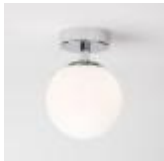

Denver IP44 Ceiling Light, bathroom light

Denver ceiling light with spherical white opal glass diffuser and polished chrome finish.

Wattage: 40 Watts. Ip rating: IP44.

Model:AX0323

Price: £20.00+VAT