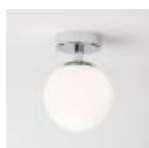

Denver IP44 Ceiling Light, bathroom light

Denver ceiling light with spherical white opal glass diffuser and polished chrome finish.

Wattage: 40 Watts. Ip rating: IP44.

Model:AX0323

Price: £18.30+VAT