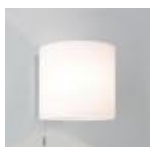

Luga Bathroom Wall Light, IP44 switched wall lamp

Luga IP44 bathroom wall light with pull cord switch and a white opaque glass.

Wattage: 40 Watts. Ip rating: IP44. Dimensions: 130(W) x 250(H).

Model:AX0544
Price: £28.65+VAT