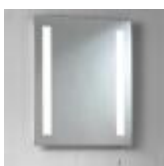

Livorno Mirror Cabinet Light, wall mounted mirror bathroom light

The Livorno 0360 Mirror light with two embedded fluorescent light strips(located on the sides) provides a nice glow lighting effect, ideal for shaving.

Wattage: 14 Watts. Ip rating: IP44. Dimensions: 600 (Width).

Model:AX0360

Price: £325.00+VAT