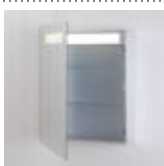

Modena Mirror Cabinet Light for Bathrooms

AX0349, the Modena Fitting, is a beautifully crafted contemporary mirror light for the bathroom cabinets.

Wattage: 15 Watts. Ip rating: IP44. Dimensions: 550 (Width).

Model:AX0349

Price: £275.00+VAT