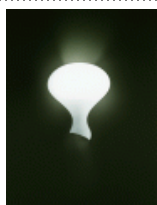

Murano Zia Clarap Wall Light

Murano Zia Clarap wall light with white blown glass diffuser and white lacquered metal frame. Lamp not included.

Wattage: 100 Watts. Ip rating: IP20.

Model:ZCLARAP

Price: ~~£228.00+VAT~~

Special Price: £65.00+VAT (Save: 71 %off)