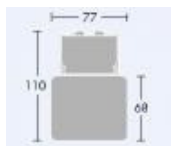

Thorn prismatic diffuser for single batten luminaire - 2ft, 4ft, 5ft, 6ft, 8ft

- Diffuser attachment for use with Popular pack batten luminaire. - Prismatic with spring loaded white plastic end caps.

Ip rating: IP20.

Available in 5lengths: 2feet/600mm, 4feet/1200mm, 5feet/1500mm, 6feet/1800mm and 8feet/2400mm.

Model:PPC2