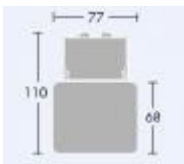

Thorn prismatic diffuser for single batten luminaire - 2ft, 4ft, 5ft, 6ft, 8ft

- Diffuser attachment for use with Popular pack batten luminaire. - Prismatic with spring loaded white plastic end caps.

Ip rating: IP20.

Available in 5lengthes: 2feet/600mm, 4feet/1200mm, 5feet/1500mm, 6feet/1800mm and 8feet/2400mm.

Model:PPC2

Starting at: £7.70+VAT