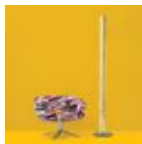

Price: £537.87+VAT

Table / Floor Lights >

Floor Lamps

page 12

November 10

SPARKS AND LIGHTS

tel 0207 263 8007 fax 0207 272 3007

www.sparksdirect.co.uk659-661 Holloway Road, Archway London, N19 5SE