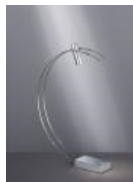

Maldon Table Lamp

Maldon halogen touch on-off dim table lamp in chrome finish. Lamp included.
Wattage: 35 Watts. Dimensions: 320(W) x 460(H).

Model:WSX600
Price: £115.00+VAT