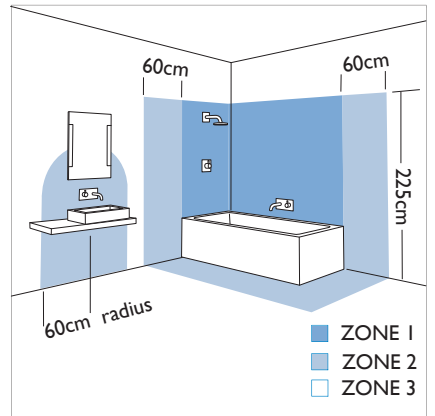

# 0550 Mashiko 360

1 x 18w 2G11		not included
-----------------	--	-----------------

Zones	<b>2</b>	<b>3</b>
-------	----------	----------

Astro Lighting Ltd.  
G2 River Way,  
Harlow,  
Essex,  
CM20 2DP  
Great Britain