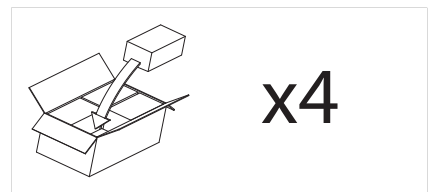

# 0550 Mashiko 360

1 x 18w 2G11		not included
-----------------	--	-----------------

Zones	<b>2</b>	<b>3</b>
-------	----------	----------

Astro Lighting Ltd.  
G2 River Way,  
Harlow,  
Essex,  
CM20 2DP  
Great Britain