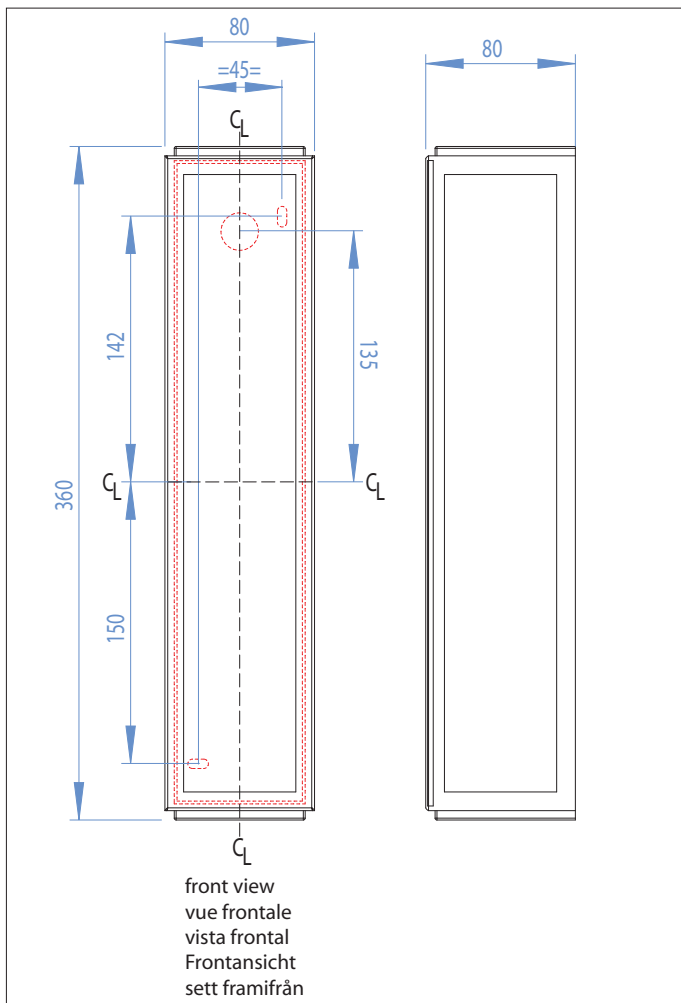

# 0550 Mashiko 360

1 x 18w 2G11		not included
-----------------	--	-----------------

Zones	<b>2</b>	<b>3</b>
-------	----------	----------

Astro Lighting Ltd.  
G2 River Way,  
Harlow,  
Essex,  
CM20 2DP  
Great Britain