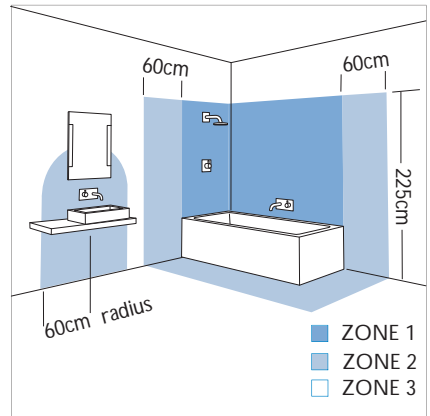

# Palermo 1200 Bathroom Wall Light, AX0627

1 x 28w T5		not included
---------------	--	-----------------

Zones	<b>2</b>	<b>3</b>
-------	----------	----------

## Specifications

Class 2 rated:  
Includes integral electronic ballast  
Lamp used: 1 x 28w T5(not included)  
Uses a low energy lamp(fluorescent bulb)  
F Marked: can be mounted on flammable surfaces  
Finish: Polished Chrome finish  
Weight: 2kg  
Dimmable: not dimmable  
Switched: not switched  
Dimensions: length 1200mm, width 40mm, depth 60mm  
Diffuser: white shade(white glass shade).