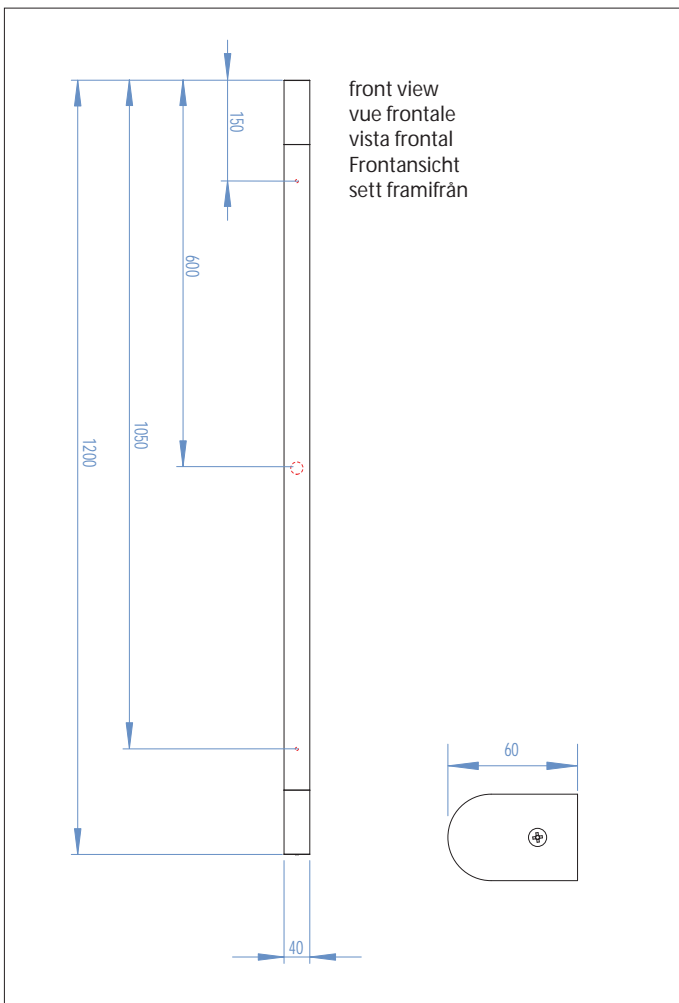

# Palermo 1200 Bathroom Wall Light, AX0627

1 x 28w T5		not included
---------------	--	-----------------

Zones	<b>2</b>	<b>3</b>
-------	----------	----------

## Specifications

Class 2 rated:  
Includes integral electronic ballast  
Lamp used: 1 x 28w T5(not included)  
Uses a low energy lamp(fluorescent bulb)  
F Marked: can be mounted on flammable surfaces  
Finish: Polished Chrome finish  
Weight: 2kg  
Dimmable: not dimmable  
Switched: not switched  
Dimensions: length 1200mm, width 40mm, depth 60mm  
Diffuser: white shade(white glass shade).