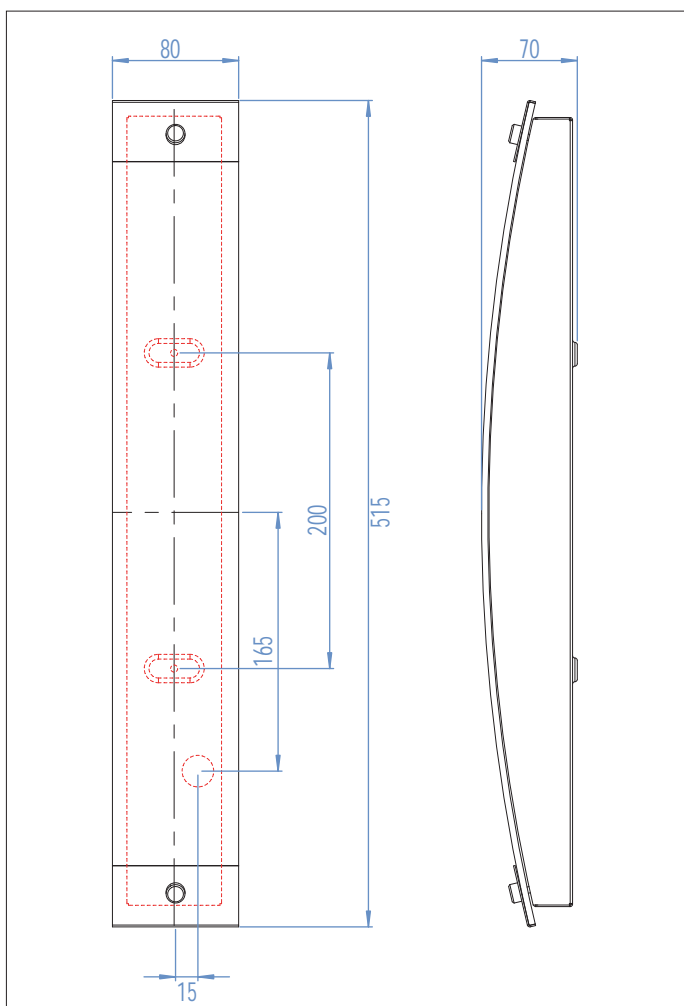

Bow Bathroom Wall Light, AX0242

2 x 40w E14		not included
----------------	--	-----------------

Zones	2	3
-------	----------	----------

Sparks Electrical Wholesalers Ltd

659-661 Holloway Road
London N19 5SE
Tel: 020 7263 8007
www.sparksdirect.co.uk

Specifications

Model: AX0242
Style: Modern
Energy type: Mains Voltage 240V
Wattage: 40 W
of lamps: 2
Total wattage: 80 W
Lamp type: Candle Bulb
Lamp base: E14 /SES
IP Rating: IP44
Zone rating: 2 and 3
Task: Wall
Projection: 60 mm
Dimensions: 520 (Width) mm
Height: 80 mm