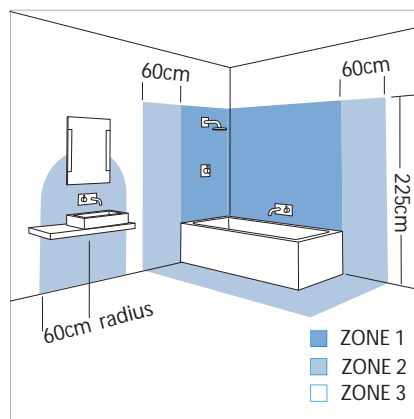

2 x 40w E14		not included

Zones	2	3