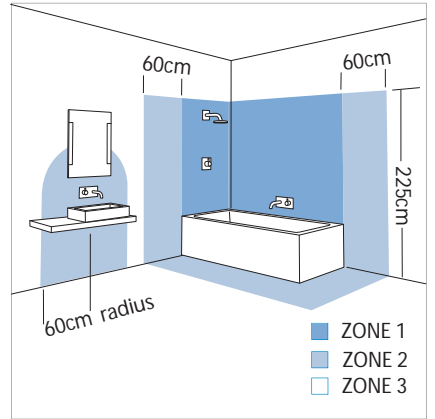

1 x 40w E14		not included

Zones	2	3