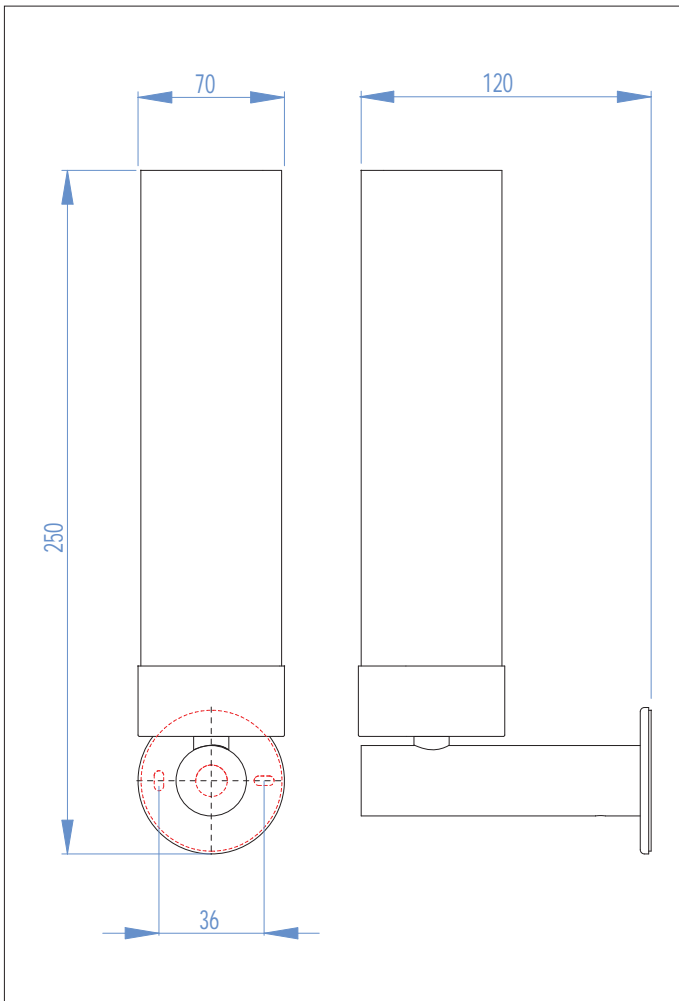

Tube Bathroom Wall Light, AX0274

1 x 40w E14		not included
----------------	--	-----------------

Zones	2	3
-------	----------	----------

Sparks Electrical Wholesalers Ltd

659-661 Holloway Road
 London N19 5SE
 Tel: 020 7263 8007
www.sparksdirect.co.uk

Specifications

Model: AX0274
 Style: Modern
 Energy type: Mains Voltage 240V
 Wattage: 40 W
 Lamp type: Candle Bulb
 Lamp base: E14 /SES
 IP Rating: IP44
 Zone rating: 2 and 3
 Task: Wall
 Overall Diameter: 70 mm
 Projection: 120 mm
 Height: 250 mm