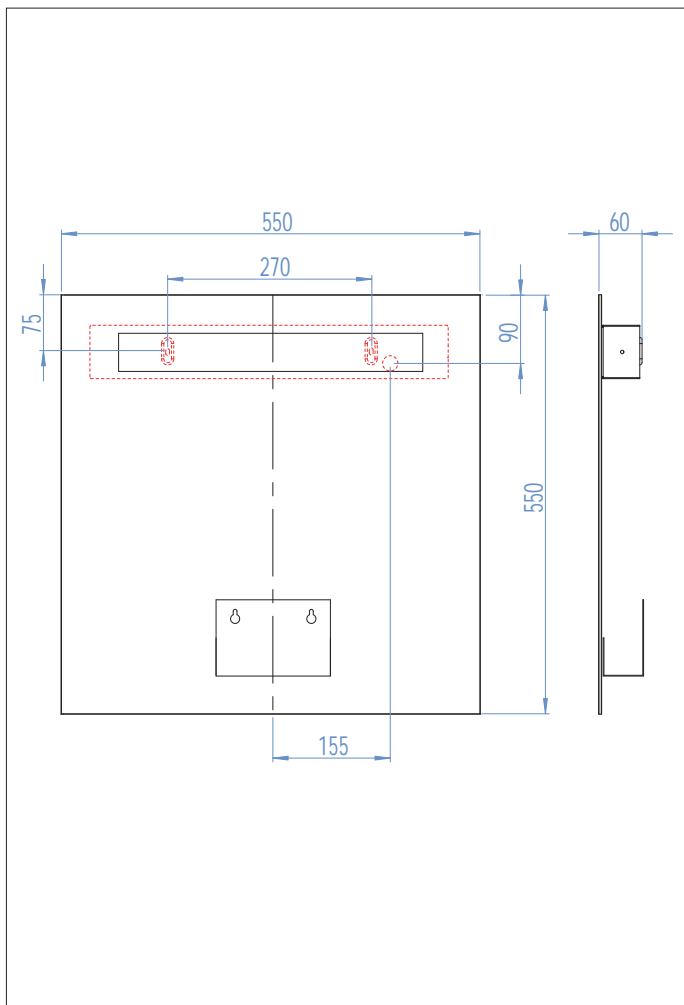

Adelphi Plus Mirror Light, AX0296