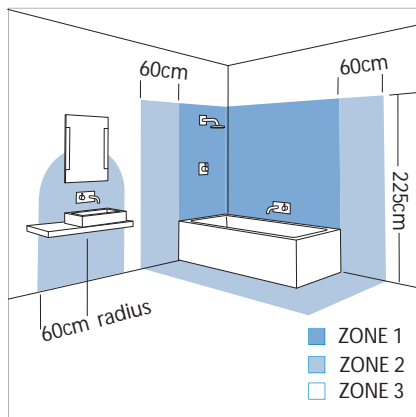

1 x 15w T8		included

Zones	2	3