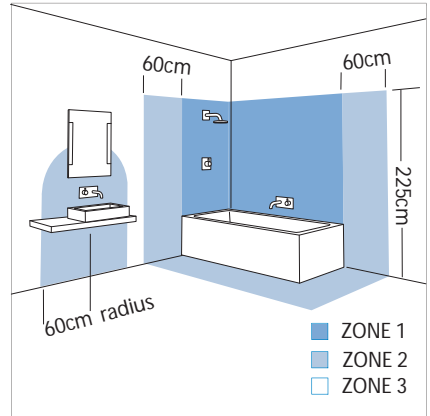

# Bari Bathroom Wall Light, AX0340

1 x 40w G9		included
---------------	--	----------

Zones	<b>2</b>	<b>3</b>
-------	----------	----------

### Specifications

Model: AX0340  
 Wattage: 40 W  
 Lamp base: G9  
 IP Rating: IP44  
 Zone rating: 2 and 3  
 Projection: 60 mm  
 Dimensions: 180 x 40 mm