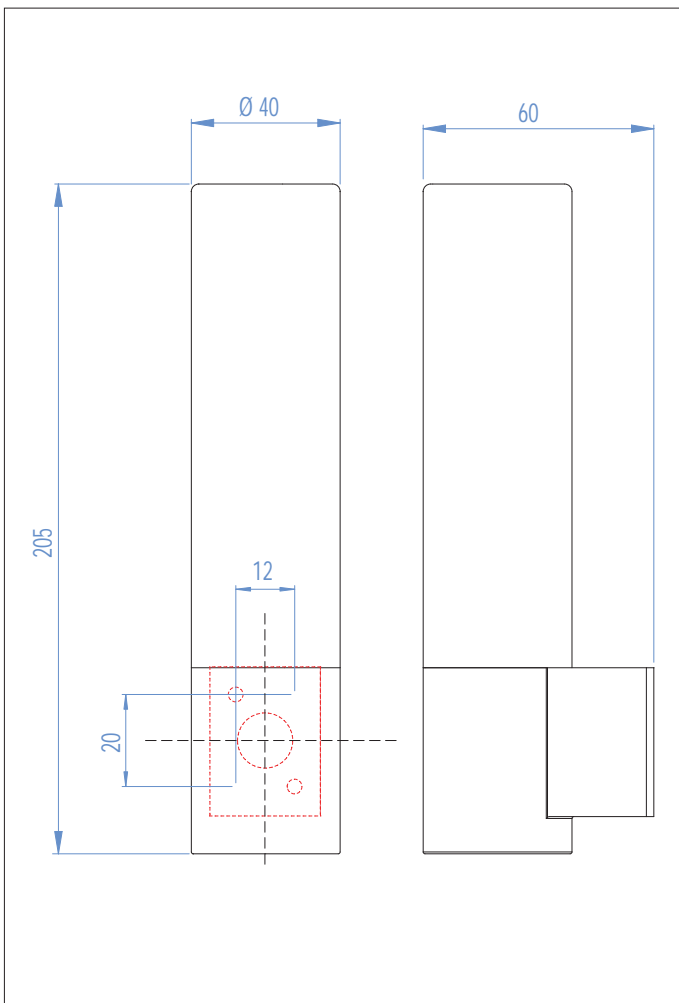

# Bari Bathroom Wall Light, AX0340

1 x 40w G9		included
---------------	--	----------

Zones	<b>2</b>	<b>3</b>
-------	----------	----------

### Specifications

Model: AX0340  
 Wattage: 40 W  
 Lamp base: G9  
 IP Rating: IP44  
 Zone rating: 2 and 3  
 Projection: 60 mm  
 Dimensions: 180 x 40 mm