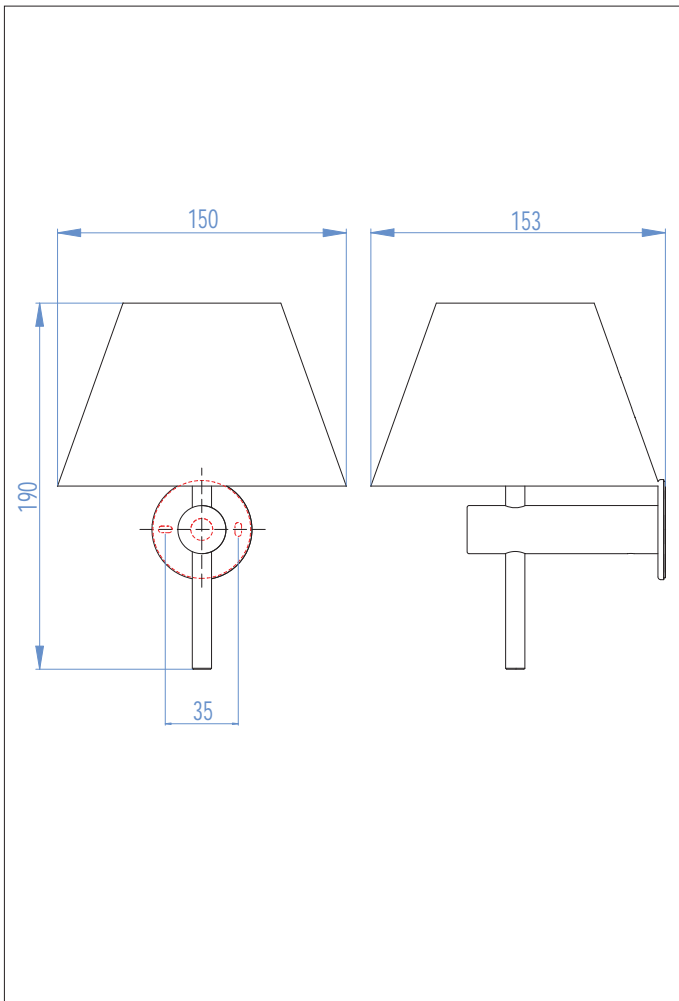

Roma Bathroom Wall Light, AX0343

1 x 40w G9		included
---------------	--	----------

Zones	2	3
-------	----------	----------

Sparks Electrical Wholesalers Ltd

659-661 Holloway Road
 London N19 5SE
 Tel: 020 7263 8007
www.sparksdirect.co.uk

Specifications

Model: AX0343
 Style: Contemporary
 Energy type: Mains Voltage 240V
 Wattage: 40 W
 Lamp type: Capsule Lamp 240v
 Lamp base: G9
 IP Rating: IP44
 Zone rating: 2 and 3
 Task: Wall
 Overall Diameter: 150 mm
 Projection: 153 mm
 Height: 190 mm