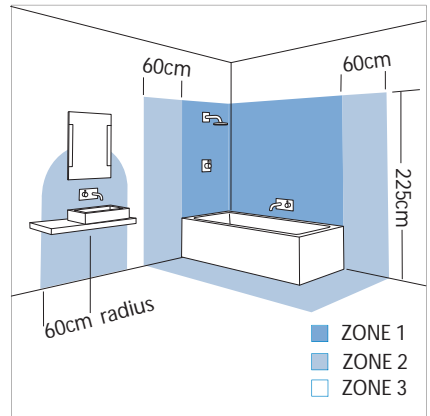

1 x 40w G9		included

Zones	2	3