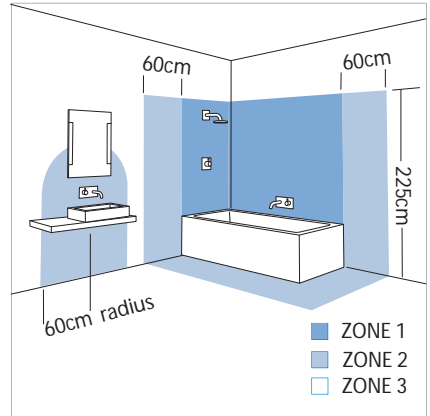

1 x 14w T5		included

Zones	2	3