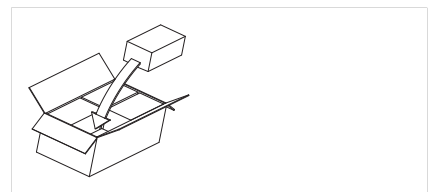

1 x 14w T5		included

Zones	2	3