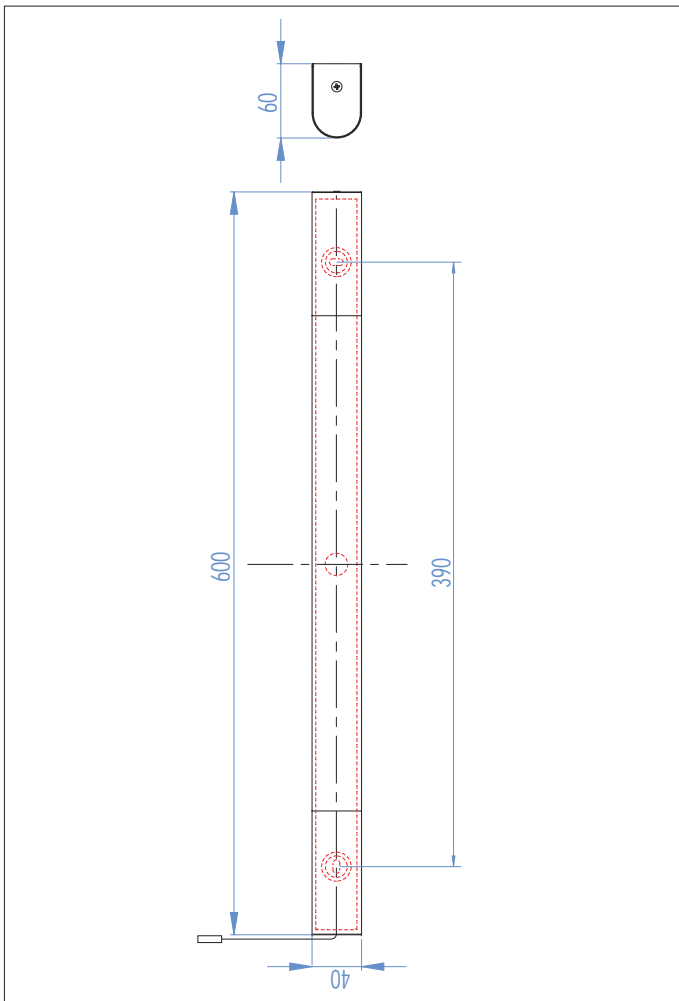

Palermo Bathroom Wall Light, AX0346

1 x 14w T5		included
---------------	--	----------

Zones	2	3
-------	----------	----------

Sparks Electrical Wholesalers Ltd

659-661 Holloway Road
 London N19 5SE
 Tel: 020 7263 8007
www.sparksdirect.co.uk

Specifications

Model: AX0346
 Style: Modern
 Wattage: 13 W
 Lamp type: T5 Fluorescent Tube
 IP Rating: IP44
 Zone rating: 2 and 3
 Task: Wall
 Projection: 60 mm
 Dimensions: 40 x 550 mm