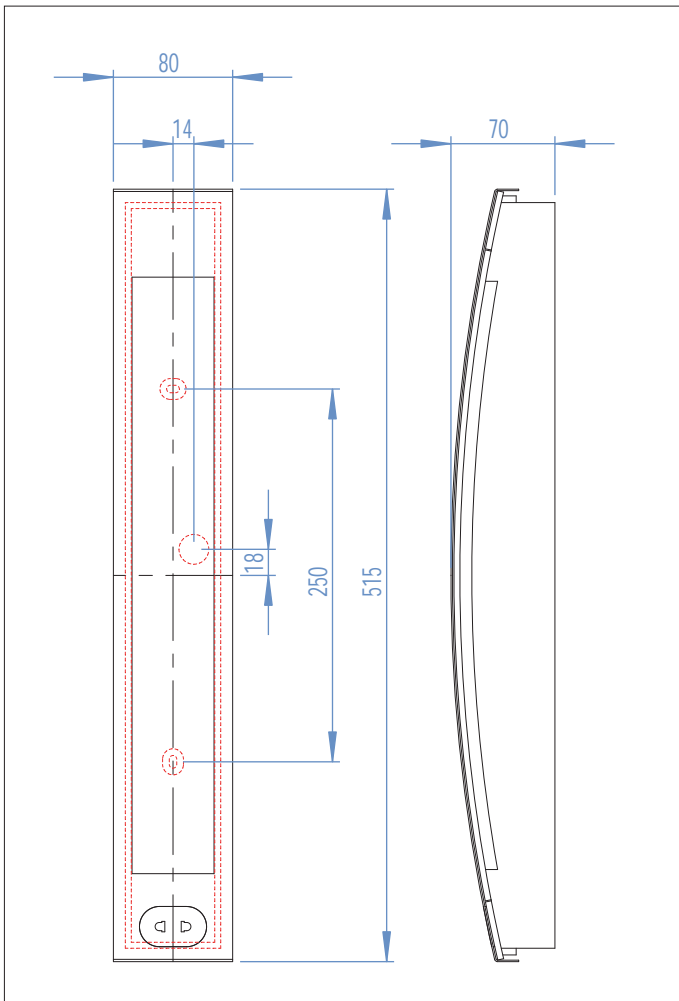

# Seville Shaver Wall Light, AX0347

2 x 40w E14		not included
----------------	--	-----------------

Zones	<b>3</b>
-------	----------

### Specifications

Model: AX0347  
 Style: Contemporary  
 Energy type: Mains Voltage 240V  
 Wattage: 40 W  
 # of lamps: 2  
 Total wattage: 80 W  
 Lamp type: Candle Bulb  
 Lamp base: E14 /SES  
 IP Rating: IP20  
 Zone rating: 3  
 Task: Wall  
 Projection: 70 mm  
 Dimensions: 515 (Width) mm  
 Height: 80 mm