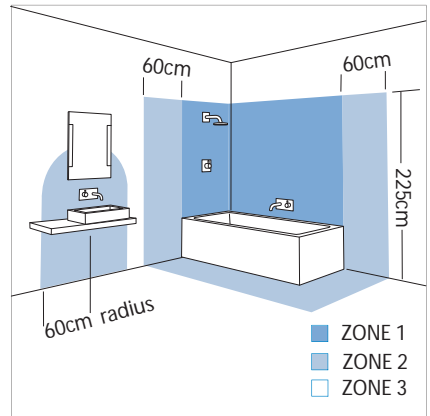

# Seville Shaver Wall Light, AX0347

2 x 40w E14		not included
----------------	--	-----------------

Zones	<b>3</b>
-------	----------

### Specifications

Model: AX0347  
 Style: Contemporary  
 Energy type: Mains Voltage 240V  
 Wattage: 40 W  
 # of lamps: 2  
 Total wattage: 80 W  
 Lamp type: Candle Bulb  
 Lamp base: E14 /SES  
 IP Rating: IP20  
 Zone rating: 3  
 Task: Wall  
 Projection: 70 mm  
 Dimensions: 515 (Width) mm  
 Height: 80 mm