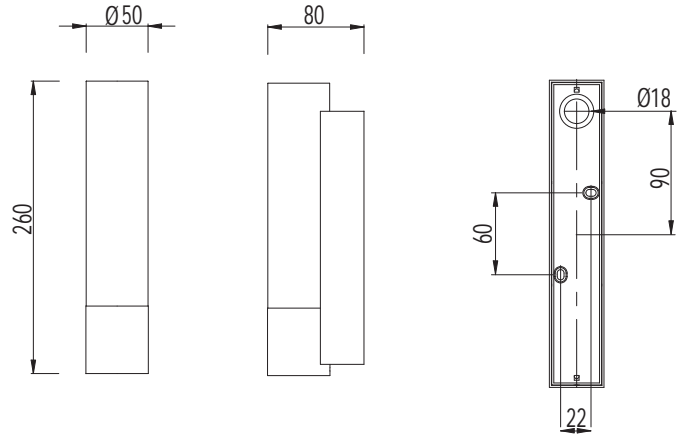

Kyoto Bathroom Wall Light, AX0386

Part Number:

0386 Kyoto

Front View

Sparks Electrical Wholesalers Ltd

659-661 Holloway Road
London N19 5SE
Tel: 020 7263 8007
www.sparksdirect.co.uk

Specifications

Model: AX0386
Style: Modern
Energy type: Mains Voltage 240V
Wattage: 11 W
Lamp type: S/E 4pin Compact Fluorescent
Lamp base: 2G7
IP Rating: IP44
Zone rating: 2 and 3
Task: Wall
Overall Diameter: 50 mm
Projection: 80 mm
Height: 260 mm