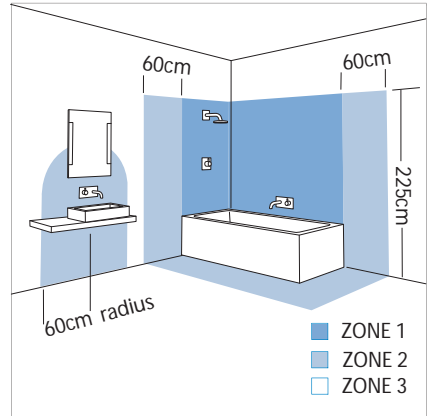

# Cabaret Bathroom Wall Light, AX0499

4 x 25w G9		included
---------------	--	----------

Zones	<b>2</b>	<b>3</b>
-------	----------	----------

### Specifications

Model: AX0499  
 Style: Modern  
 Energy type: Mains Voltage 240V  
 Wattage: 25 W  
 # of lamps: 4  
 Total wattage: 100 W  
 Lamp type: Capsule Lamp 240v  
 Lamp base: G9  
 IP Rating: IP44  
 Zone rating: 2 and 3  
 Task: Wall  
 Projection: 90 mm  
 Dimensions: 550(W) x 65(H) mm