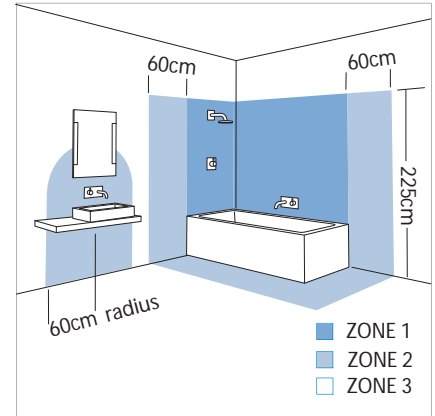

# Montreal Wall Light, AX0308

1 x 75w  
G9

included

Zones

3

Model: AX0308  
 Style: Contemporary  
 Energy type: Mains Voltage 240V  
 Wattage: 75 W  
 Lamp type: Capsule Lamp 240v  
 Lamp base: G9  
 IP Rating: IP20  
 Zone rating: 3  
 Task: Wall  
 Projection: 475 mm  
 Dimensions: 145 x 210 mm