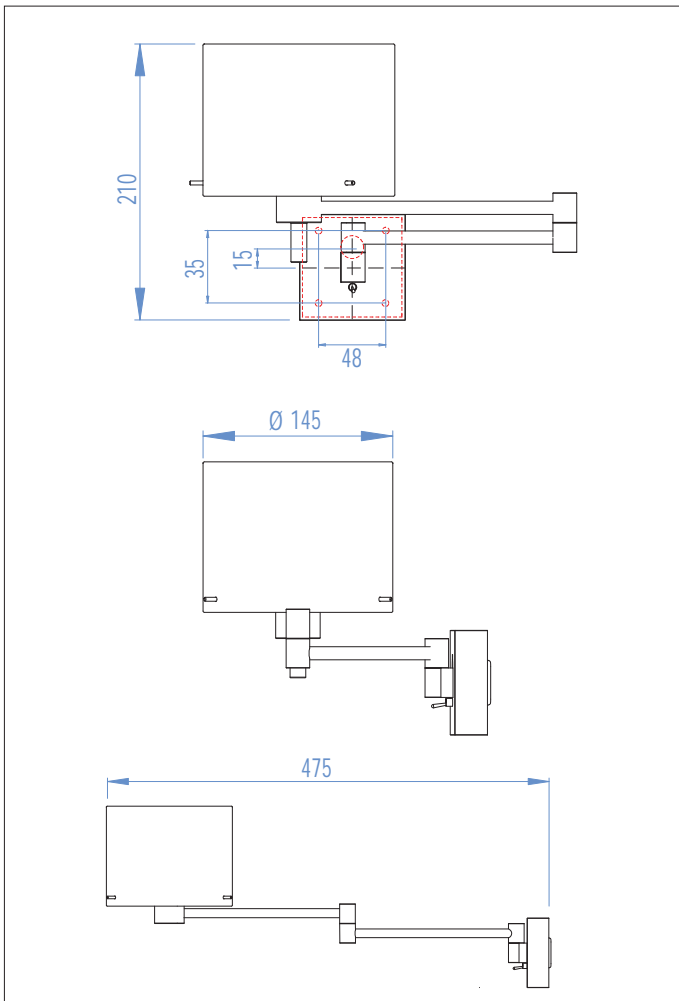

# Montreal Wall Light, AX0308

1 x 75w  
G9

included

Zones

3

Model: AX0308  
 Style: Contemporary  
 Energy type: Mains Voltage 240V  
 Wattage: 75 W  
 Lamp type: Capsule Lamp 240v  
 Lamp base: G9  
 IP Rating: IP20  
 Zone rating: 3  
 Task: Wall  
 Projection: 475 mm  
 Dimensions: 145 x 210 mm