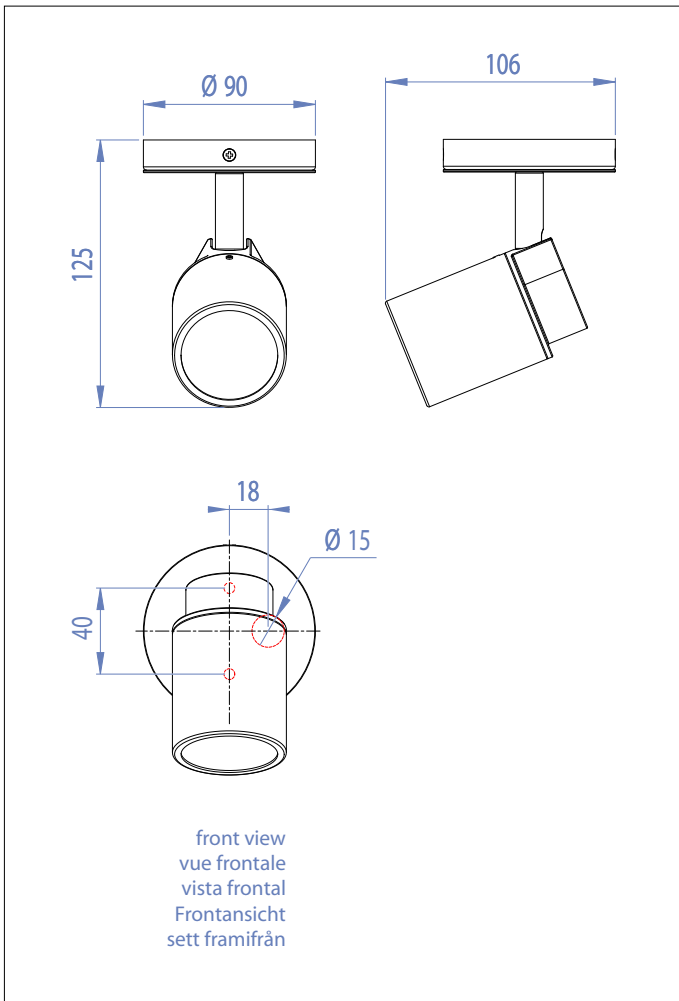

Como Single Surface Spotlight, AX6106

1 x 35w GU10		included
-----------------	--	----------

Zones	2	3
-------	----------	----------

Sparks Electrical Wholesalers Ltd

659-661 Holloway Road
London N19 5SE
Tel: 020 7263 8007
www.sparksdirect.co.uk

Specifications

Model: AX6106
Style: Modern
Energy type: Mains Voltage 240V
Wattage: 35 W
Lamp base: GU10
IP Rating: IP44
Zone rating: 2 and 3
Task: Wall
Overall Diameter: 90 mm
Projection: 125 mm