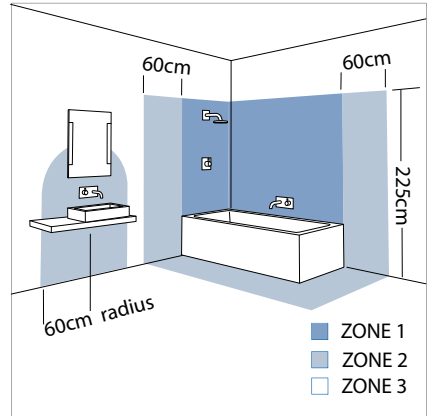

1 x 35w GU10		included

Zones	2	3