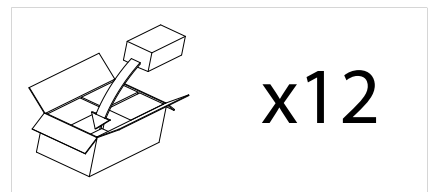

Como Single Surface Spotlight, AX6106

1 x 35w GU10		included
-----------------	--	----------

Zones	2	3
-------	----------	----------

Sparks Electrical Wholesalers Ltd

659-661 Holloway Road
London N19 5SE
Tel: 020 7263 8007
www.sparksdirect.co.uk

Specifications

Model: AX6106
Style: Modern
Energy type: Mains Voltage 240V
Wattage: 35 W
Lamp base: GU10
IP Rating: IP44
Zone rating: 2 and 3
Task: Wall
Overall Diameter: 90 mm
Projection: 125 mm