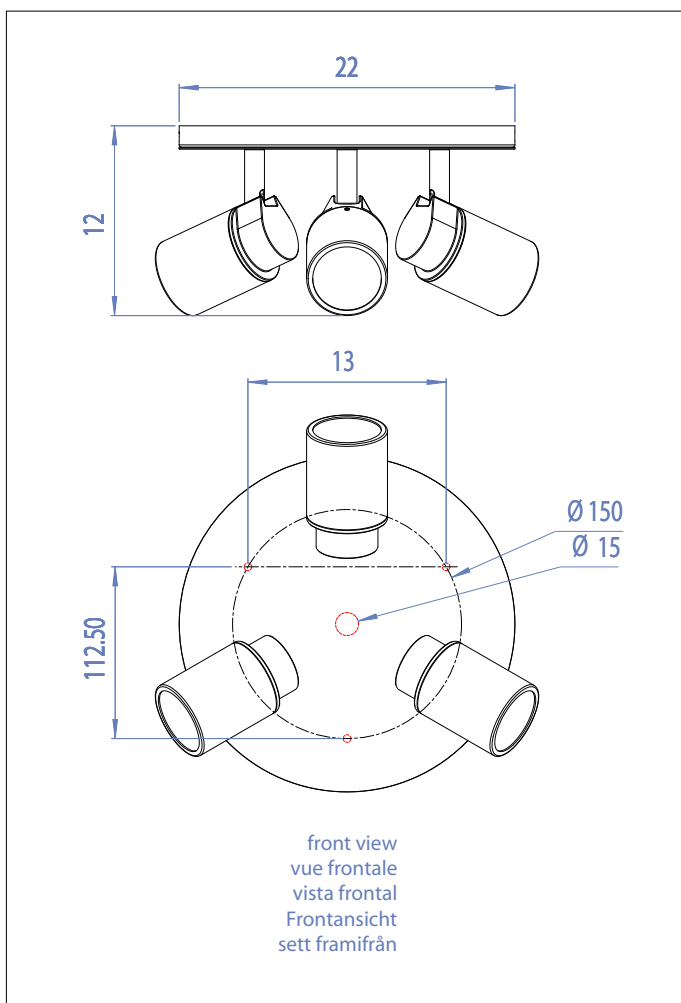

Como Round 3LT Surface Spotlight, AX6107

| | | |
|-----------------|--|----------|
| 3 x 35w GU10 | | included |
|-----------------|--|----------|

| | | |
|-------|----------|----------|
| Zones | 2 | 3 |
|-------|----------|----------|

Sparks Electrical Wholesalers Ltd

659-661 Holloway Road
London N19 5SE
Tel: 020 7263 8007
www.sparksdirect.co.uk

Specifications

Model: AX6107
Style: Modern
Energy type: Mains Voltage 240V
Wattage: 35 W
of lamps: 3
Total wattage: 105 W
Lamp base: GU10
IP Rating: IP44
Overall Diameter: 220 mm
Projection: 125 mm