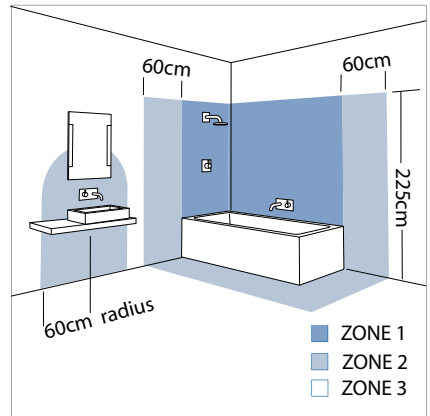

Como Round 3LT Surface Spotlight, AX6107

| | | |
|-----------------|--|----------|
| 3 x 35w GU10 | | included |
|-----------------|--|----------|

| | | |
|-------|----------|----------|
| Zones | 2 | 3 |
|-------|----------|----------|

Sparks Electrical Wholesalers Ltd

659-661 Holloway Road
London N19 5SE
Tel: 020 7263 8007
www.sparksdirect.co.uk

Specifications

Model: AX6107
Style: Modern
Energy type: Mains Voltage 240V
Wattage: 35 W
of lamps: 3
Total wattage: 105 W
Lamp base: GU10
IP Rating: IP44
Overall Diameter: 220 mm
Projection: 125 mm