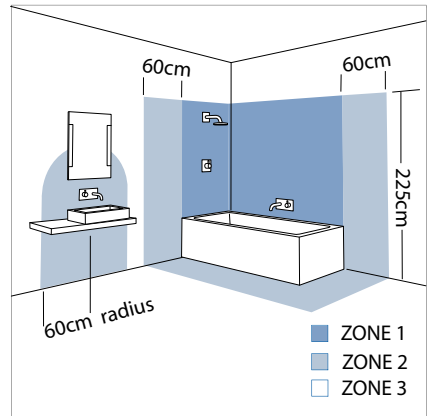

3 x 35w GU10		included

Zones	2	3