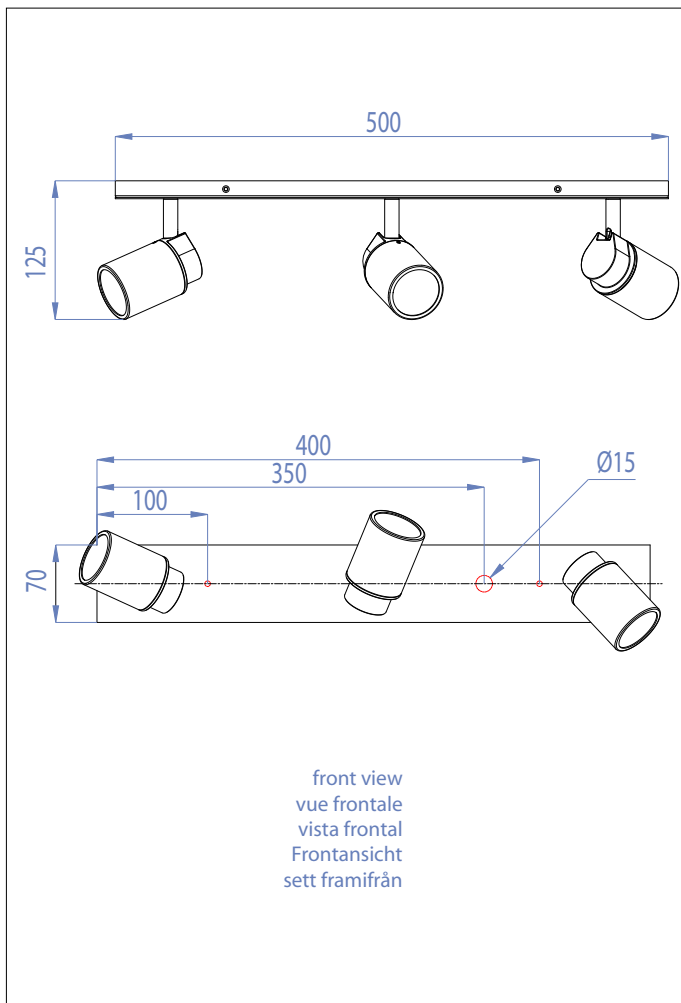

Como Bar 3 lights Surface Spotlight, AX6109

3 x 35w GU10		included
-----------------	--	----------

Zones	2	3
-------	----------	----------

Sparks Electrical Wholesalers Ltd

659-661 Holloway Road
London N19 5SE
Tel: 020 7263 8007
www.sparksdirect.co.uk

Specifications

Model: AX6109
Style: Modern
Energy type: Mains Voltage 240V
Wattage: 35 W
of lamps: 3
Total wattage: 105 W
Lamp type: MR16
Lamp base: GU10
IP Rating: IP44
Zone rating: 2 and 3
Task: Ceiling
Dimensions: 500 (L) x 70(W) mm
Height: 125 mm