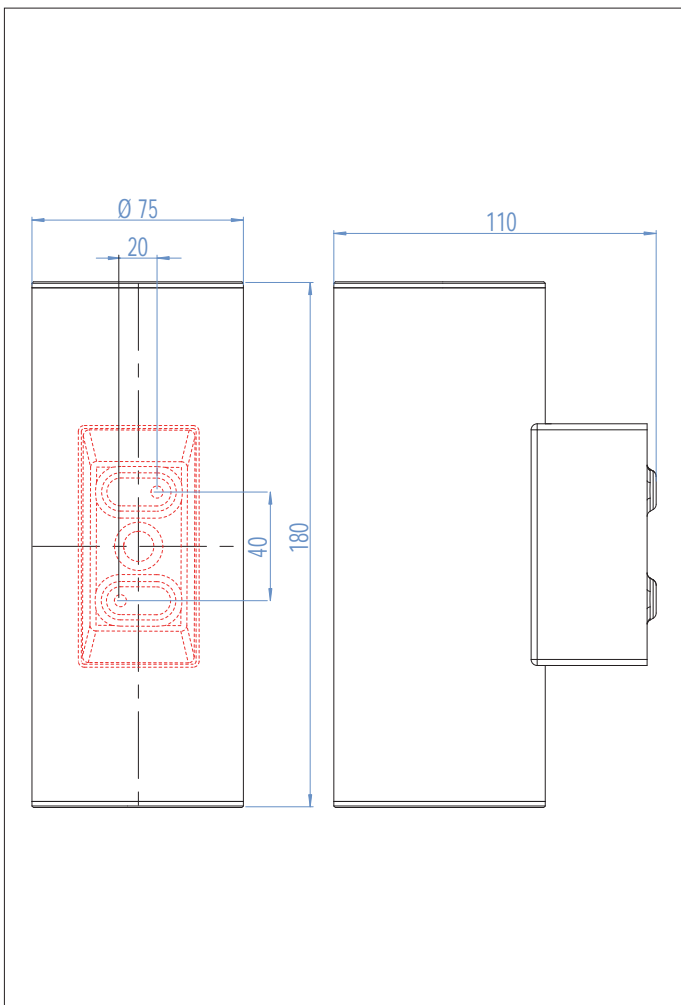

Detroit Up & Down Outdoor Wall Light, AX0381

2 x 35w
GU10

included

Zones

Not Applicable

Sparks Electrical Wholesalers Ltd

659-661 Holloway Road
London N19 5SE
Tel: 020 7263 8007
www.sparksdirect.co.uk

Specifications

Model: AX0381
Style: Contemporary
Energy type: Mains Voltage 240V
Wattage: 35 W
of lamps: 2
Total wattage: 70 W
Lamp type: PAR 16
Lamp base: GU10
IP Rating: IP44
Task: Wall
Overall Diameter: 75 mm
Projection: 110 mm
Height: 170 mm