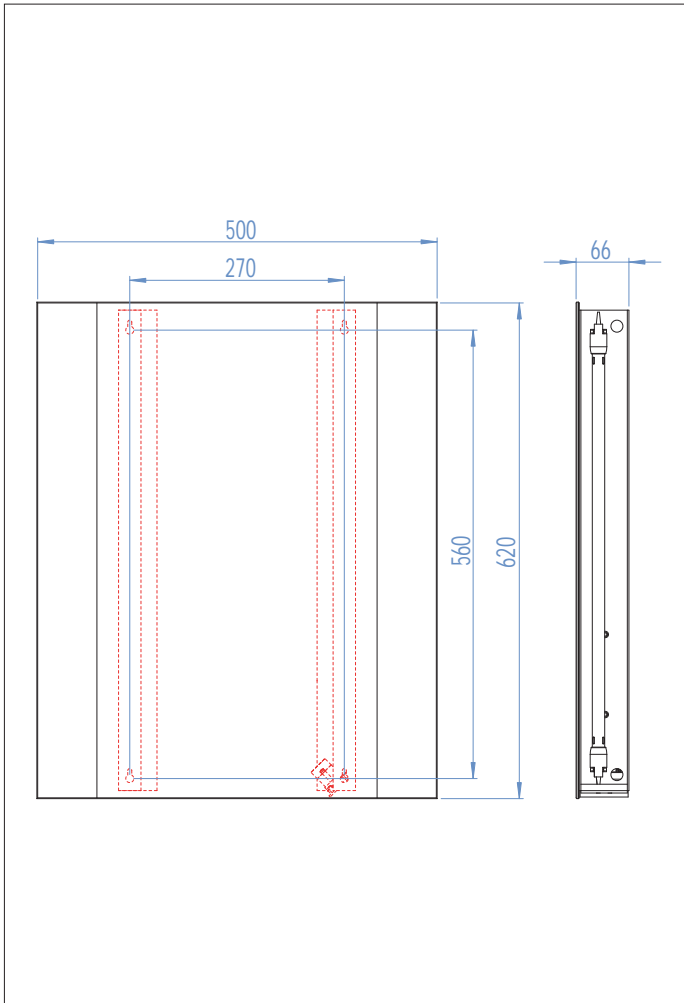

Fuji Mirror Light and Shaver Mirror, AX0548

2 x 14w T5		included
---------------	--	----------

Zones	2	3
-------	----------	----------

Sparks Electrical Wholesalers Ltd

659-661 Holloway Road
 London N19 5SE
 Tel: 020 7263 8007
www.sparksdirect.co.uk

Specifications

- Model: AX0548
- Style: Modern
- Energy type: Mains Voltage 240V
- Wattage: 14 W
- # of lamps: 2
- Total wattage: 28 W
- Lamp type: T5 Fluorescent Tube
- IP Rating: IP44
- Zone rating: 2 and 3
- Task: Wall
- Projection: 66 mm
- Dimensions: 500(W) x 620(H) mm