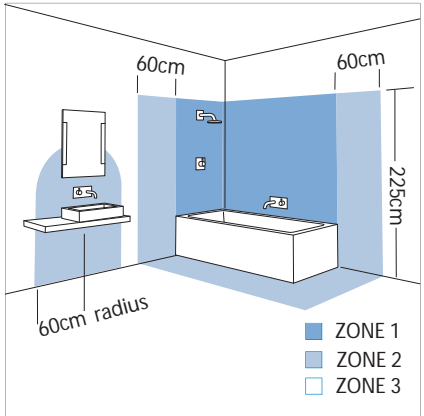

2 x 14w T5		included

Zones	2	3