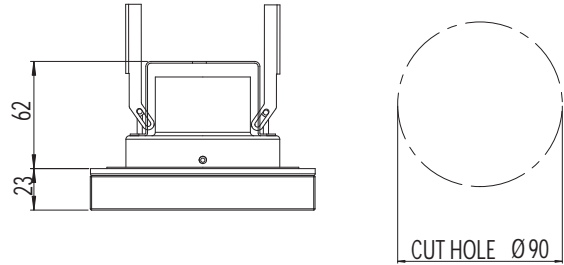

Garda Round Downlight, AX5520

1 x 50w GU10

IP65

2 3
Zones

Class 2

Sparks Electrical Wholesalers Ltd

659-661 Holloway Road
London N19 5SE
Tel: 020 7263 8007
www.sparksdirect.co.uk

Specifications

Model: AX5520
Style: Modern
Energy type: Mains Voltage 240V
Wattage: 50 W
Lamp base: GU10
IP Rating: IP65
Zone rating: 2 and 3
Task: Downlight
Base/Diameter: 115 mm
Cutout: 90 mm
Projection: 35 mm