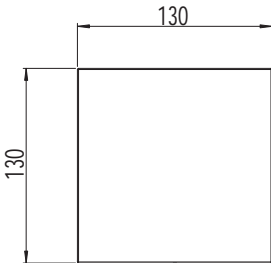

Part Number:
5521 Garda Square

- 1 x 50w GU10
- IP65
- Zones 2 3
- Class 2
- ~~Symbol~~