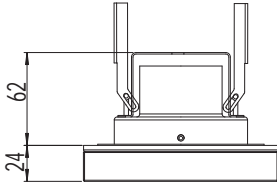

Part Number:
5521 Garda Square

- 1 x 50w GU10
- IP65
- Zones 2 3
- Class 2
- ~~Symbol~~