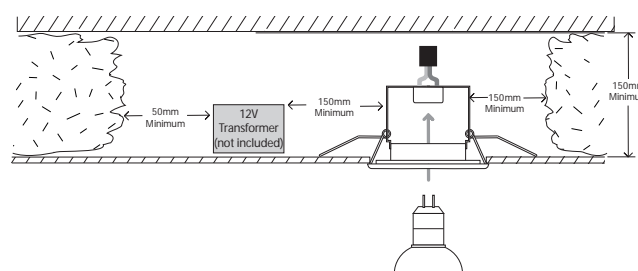

# Ice Round Downlight, AX5511

1 x 50w GX5.3		not included
------------------	--	-----------------

Zones	<b>1</b>	<b>2</b>	<b>3</b>
-------	----------	----------	----------

**Sparks Electrical Wholesalers Ltd**

659-661 Holloway Road  
 London N19 5SE  
 Tel: 020 7263 8007  
[www.sparksdirect.co.uk](http://www.sparksdirect.co.uk)

**Specifications**

- Model: AX5511
- Style: Modern
- Energy type: Low Voltage 12V
- Wattage: 50 W
- Lamp type: MR16
- Lamp base: Gx5.3
- IP Rating: IP65
- Zone rating: 2 and 3
- Task: Downlight
- Overall Diameter: 100 mm
- Cutout: 70 mm
- Height: 11 mm