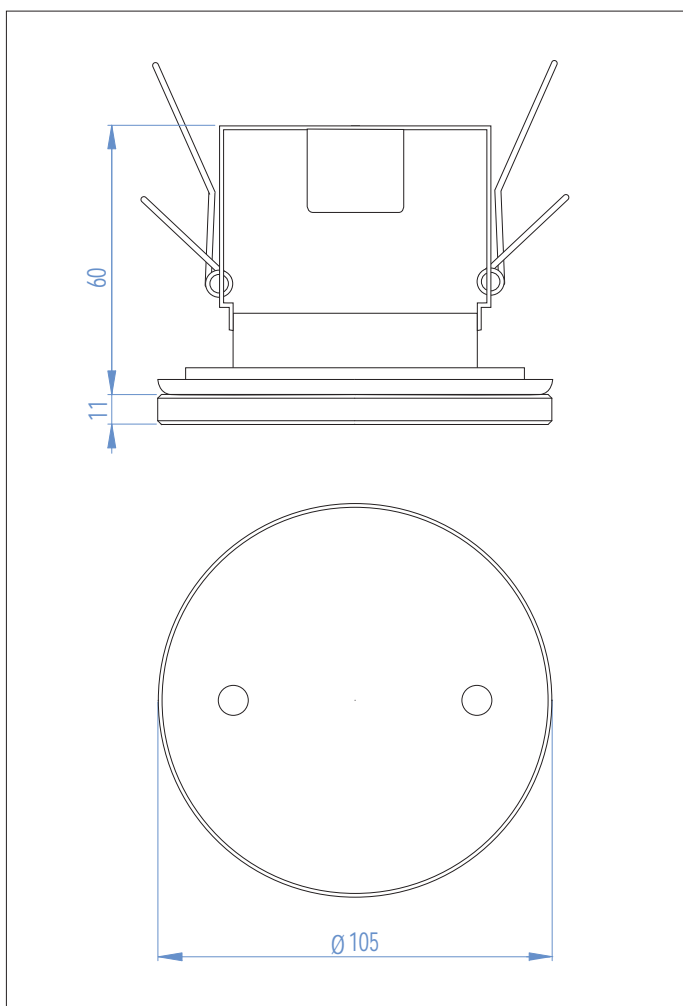

# Ice Round Downlight, AX5511

1 x 50w GX5.3		not included
------------------	--	-----------------

Zones	<b>1</b>	<b>2</b>	<b>3</b>
-------	----------	----------	----------

**Sparks Electrical Wholesalers Ltd**

659-661 Holloway Road  
 London N19 5SE  
 Tel: 020 7263 8007  
[www.sparksdirect.co.uk](http://www.sparksdirect.co.uk)

**Specifications**

- Model: AX5511
- Style: Modern
- Energy type: Low Voltage 12V
- Wattage: 50 W
- Lamp type: MR16
- Lamp base: Gx5.3
- IP Rating: IP65
- Zone rating: 2 and 3
- Task: Downlight
- Overall Diameter: 100 mm
- Cutout: 70 mm
- Height: 11 mm