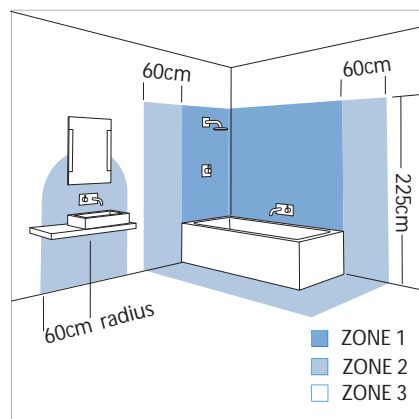

1 x 50w GX5.3		not included

Zones	1	2	3