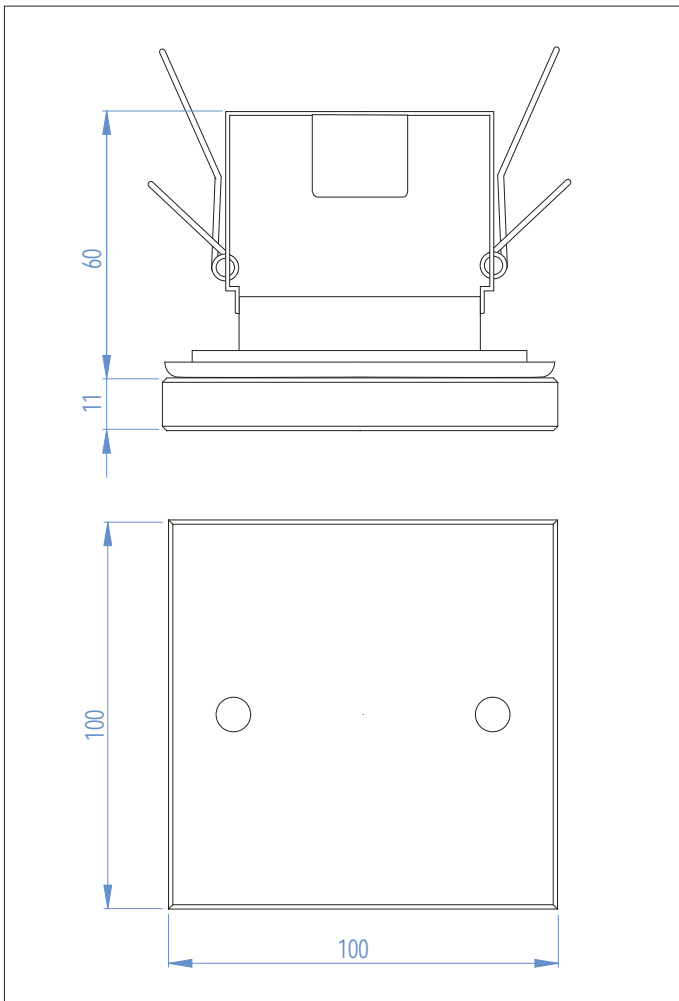

# Ice Square Downlight, AX5512

1 x 50w GX5.3		not included
------------------	--	-----------------

Zones	<b>1</b>	<b>2</b>	<b>3</b>
-------	----------	----------	----------

### Specifications

- Model: AX5512
- Style: Modern
- Energy type: Low Voltage 12V
- Wattage: 50 W
- Lamp type: MR16
- Lamp base: Gx5.3
- IP Rating: IP65
- Zone rating: 2 and 3
- Task: Ceiling
- Cutout: 70 mm
- Dimensions: 100 x 100 mm
- Height: 11 mm