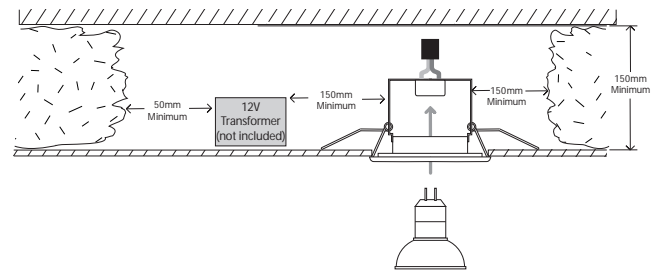

# Ice Square Downlight, AX5512

1 x 50w GX5.3		not included
------------------	--	-----------------

Zones	<b>1</b>	<b>2</b>	<b>3</b>
-------	----------	----------	----------

### Specifications

- Model: AX5512
- Style: Modern
- Energy type: Low Voltage 12V
- Wattage: 50 W
- Lamp type: MR16
- Lamp base: Gx5.3
- IP Rating: IP65
- Zone rating: 2 and 3
- Task: Ceiling
- Cutout: 70 mm
- Dimensions: 100 x 100 mm
- Height: 11 mm