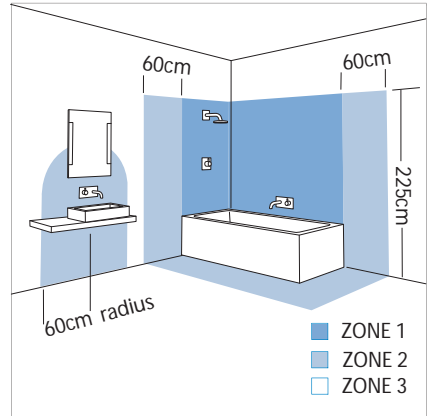

# Ice Square Downlight, AX5512

1 x 50w GX5.3		not included
------------------	--	-----------------

Zones	<b>1</b>	<b>2</b>	<b>3</b>
-------	----------	----------	----------

### Specifications

- Model: AX5512
- Style: Modern
- Energy type: Low Voltage 12V
- Wattage: 50 W
- Lamp type: MR16
- Lamp base: Gx5.3
- IP Rating: IP65
- Zone rating: 2 and 3
- Task: Ceiling
- Cutout: 70 mm
- Dimensions: 100 x 100 mm
- Height: 11 mm