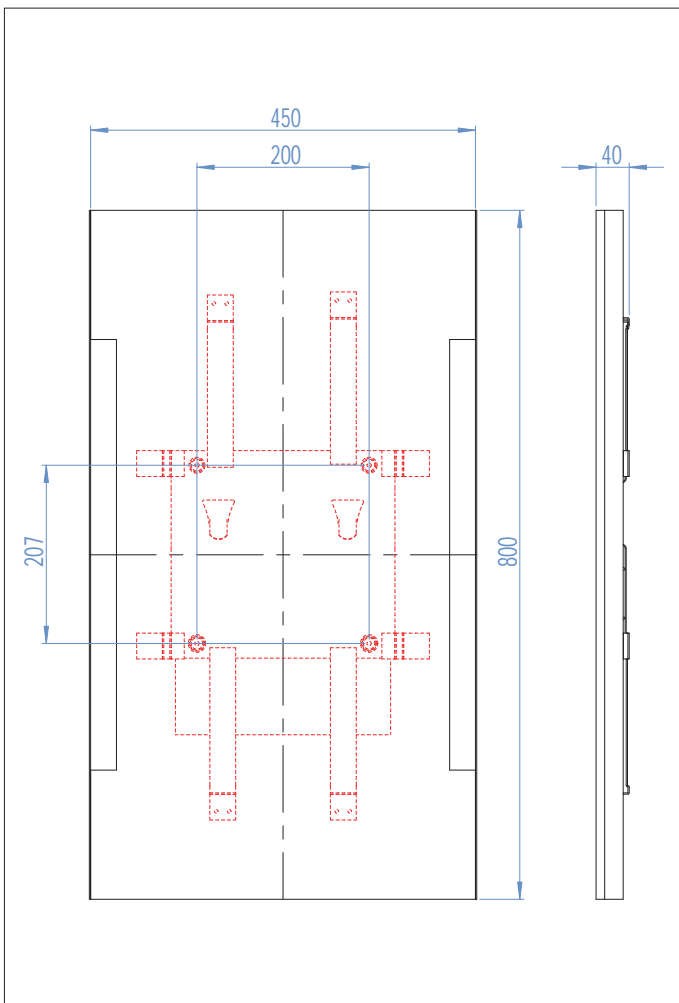

Imola Bathroom Mirror Light, AX0406

| | | |
|---------------|--|----------|
| 2 x 14w T5 | | included |
|---------------|--|----------|

| | | |
|-------|----------|----------|
| Zones | 2 | 3 |
|-------|----------|----------|

Sparks Electrical Wholesalers Ltd

659-661 Holloway Road
 London N19 5SE
 Tel: 020 7263 8007
www.sparksdirect.co.uk

Specifications

Model: AX0406
 Wattage: 14 W
 # of lamps: 2
 Total wattage: 28 W
 Lamp type: T5 Fluorescent Tube
 IP Rating: IP44
 Zone rating: 2 and 3
 Task: Wall
 Dimensions: 800 x 450 x 40 mm