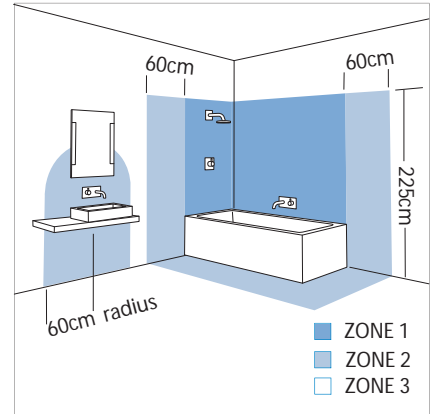

Imola Bathroom Mirror Light, AX0406

| | | |
|---------------|--|----------|
| 2 x 14w T5 | | included |
|---------------|--|----------|

| | | |
|-------|----------|----------|
| Zones | 2 | 3 |
|-------|----------|----------|

Sparks Electrical Wholesalers Ltd

659-661 Holloway Road
 London N19 5SE
 Tel: 020 7263 8007
www.sparksdirect.co.uk

Specifications

Model: AX0406
 Wattage: 14 W
 # of lamps: 2
 Total wattage: 28 W
 Lamp type: T5 Fluorescent Tube
 IP Rating: IP44
 Zone rating: 2 and 3
 Task: Wall
 Dimensions: 800 x 450 x 40 mm