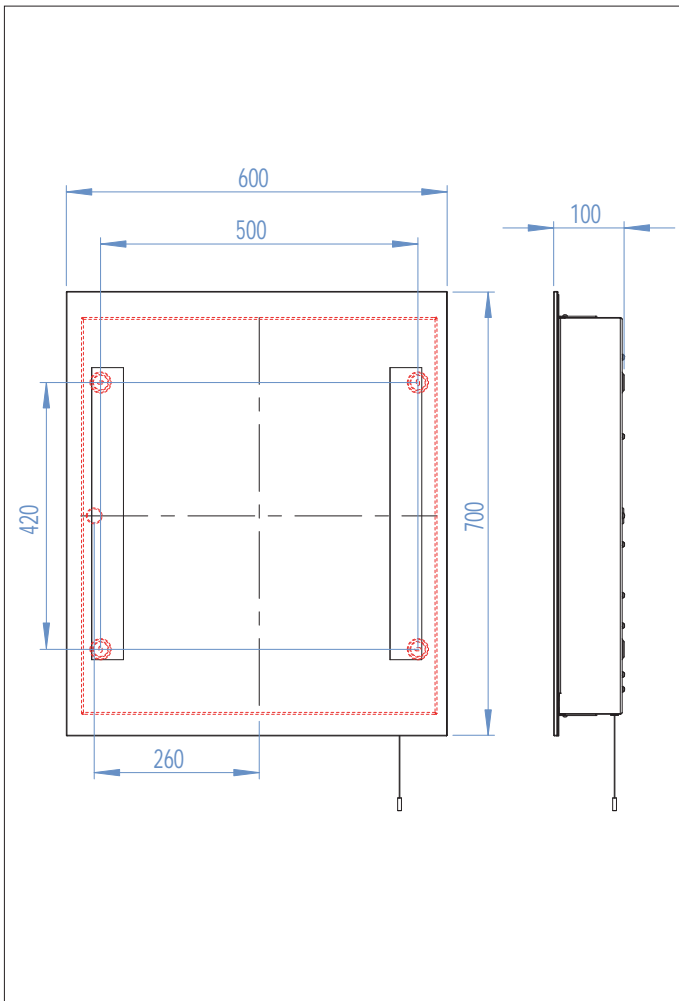

Livorno Mirror Cabinet Light, AX0360

2 x 14w T5		included
---------------	--	----------

Zones	2	3
-------	----------	----------

Sparks Electrical Wholesalers Ltd

659-661 Holloway Road
London N19 5SE
Tel: 020 7263 8007
www.sparksdirect.co.uk

Specifications

Energy type: Mains Voltage 240V
Wattage: 14 W; # of lamps: 2
Total wattage: 28 W
Lamp type: T5 Fluorescent Tube
IP Rating: IP44; Zone rating: 2 and 3
Projection: 100 mm
Dimensions: 600 (Width) mm, Height: 700 mm