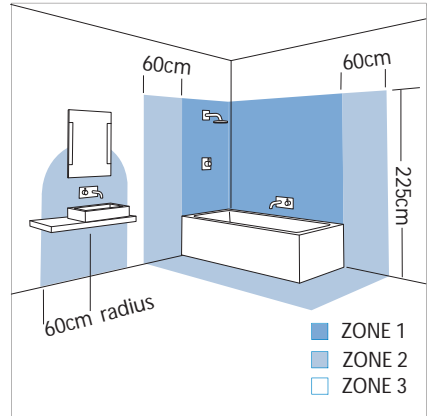

2 x 14w T5		included

Zones	2	3