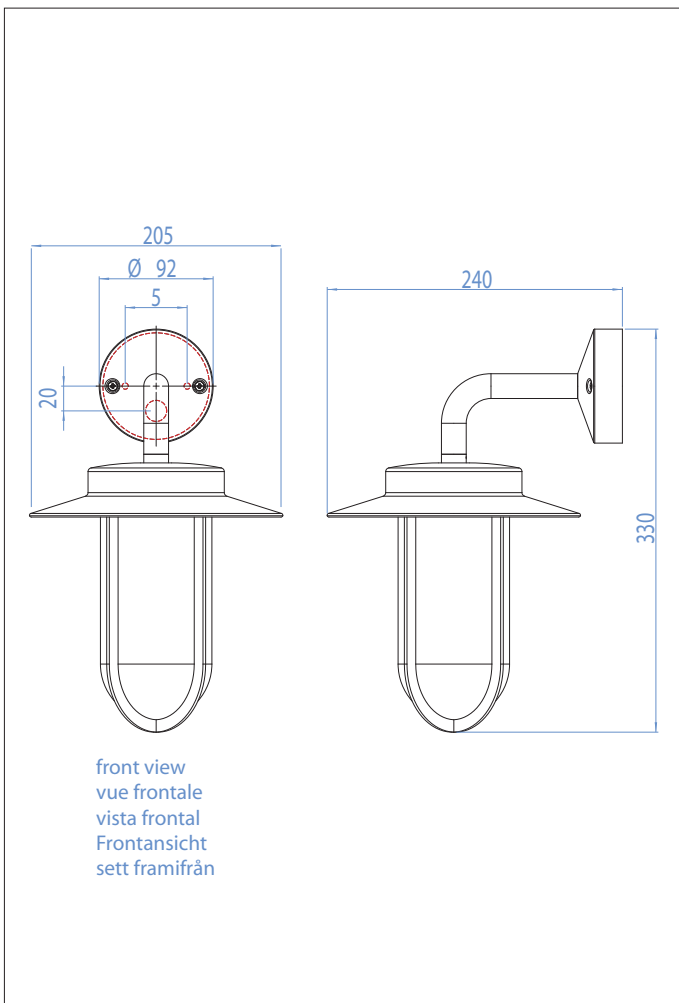

Montparnasse Outdoor Light, AX0484

1 x 60w E27 GLS		not included

Zones	Not Applicable