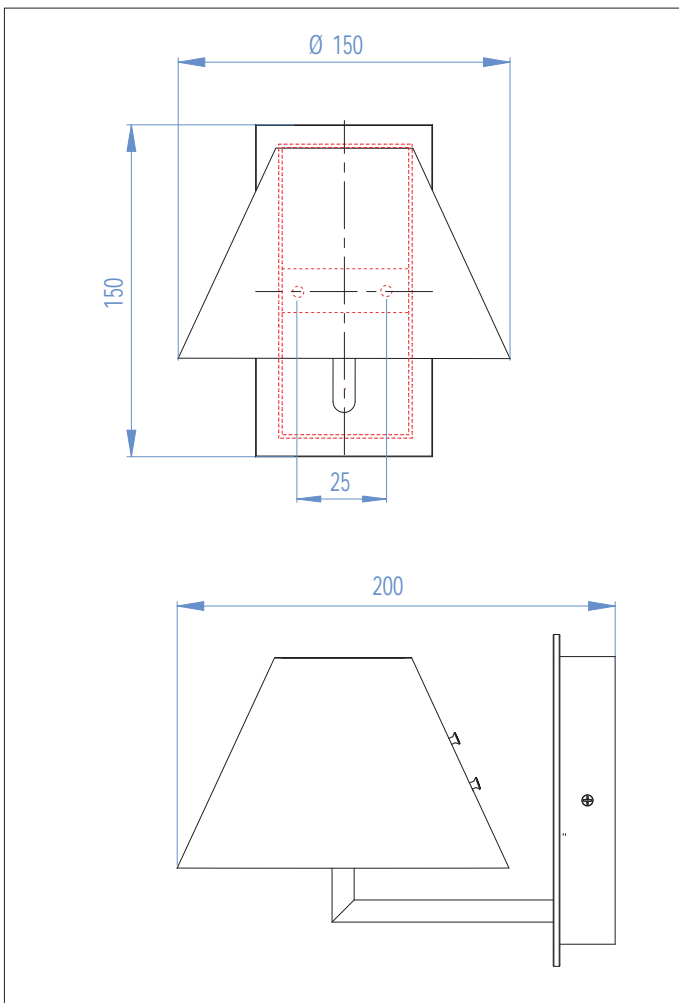

1 x 60w G9		included

Zones	3