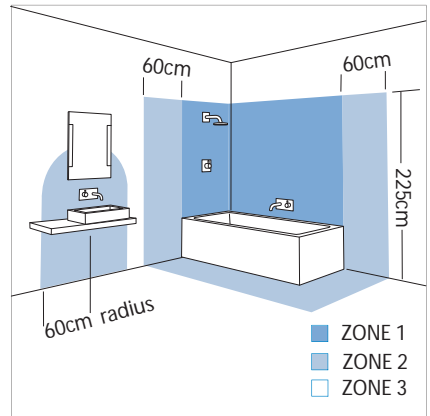

1 x 60w G9		included

Zones	3