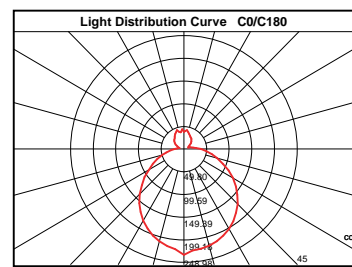

Osaka Flush Ceiling Light, AX0387

1 x 28w 4pin2D		included
-------------------	--	----------

Zones	2	3
-------	----------	----------

Photometric Results

Lumens: 889.25 lm
 Efficiency: 56.8%
 Central Intensity: 228.222cd
 Maximum Intensity: 248.977cd

Specifications

Model: AX0387
 Style: Contemporary
 Energy type: Energy Saving
 Wattage: 28 W
 Lamp type: 2D 4Pin
 IP Rating: IP44
 Zone rating: 2 and 3
 Task: Ceiling
 Base/Diameter: 310 mm
 Projection: 95 mm