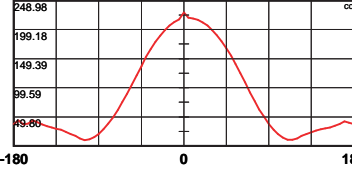

Osaka Flush Ceiling Light, AX0387

1 x 28w 4pin2D		included
-------------------	--	----------

Zones	2	3
-------	----------	----------

Photometric Results

Lumens: 889.25 lm
 Efficiency: 56.8%
 Central Intensity: 228.222cd
 Maximum Intensity: 248.977cd

Specifications

Model: AX0387
 Style: Contemporary
 Energy type: Energy Saving
 Wattage: 28 W
 Lamp type: 2D 4Pin
 IP Rating: IP44
 Zone rating: 2 and 3
 Task: Ceiling
 Base/Diameter: 310 mm
 Projection: 95 mm