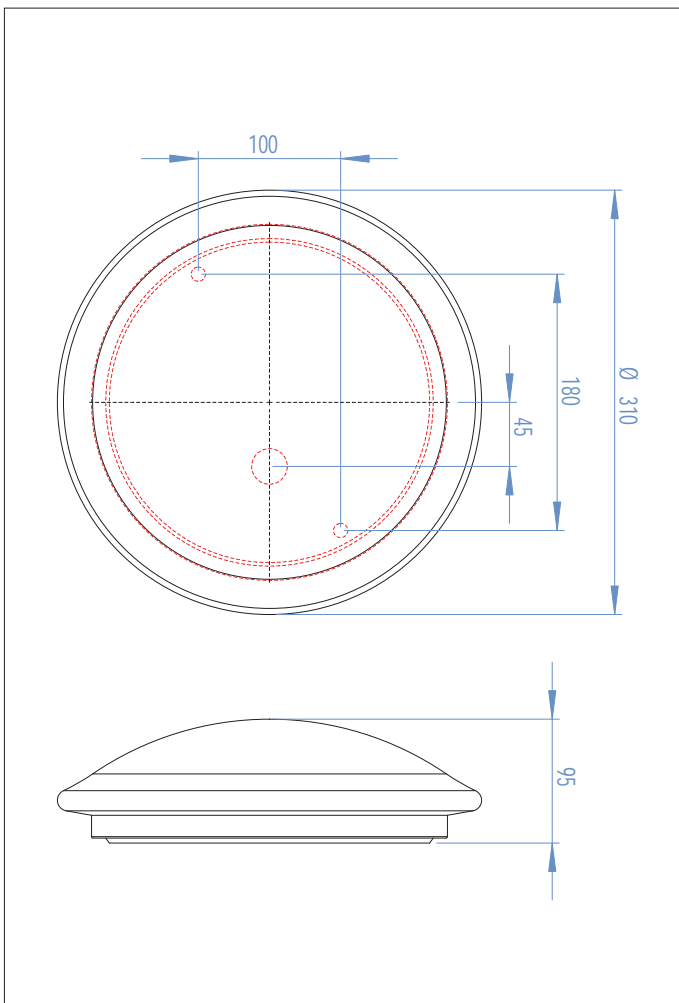

Osaka Flush Ceiling Light, AX0387

1 x 28w 4pin2D		included
-------------------	--	----------

Zones	2	3
-------	----------	----------

Photometric Results

Lumens: 889.25 lm
 Efficiency: 56.8%
 Central Intensity: 228.222cd
 Maximum Intensity: 248.977cd

Specifications

Model: AX0387
 Style: Contemporary
 Energy type: Energy Saving
 Wattage: 28 W
 Lamp type: 2D 4Pin
 IP Rating: IP44
 Zone rating: 2 and 3
 Task: Ceiling
 Base/Diameter: 310 mm
 Projection: 95 mm