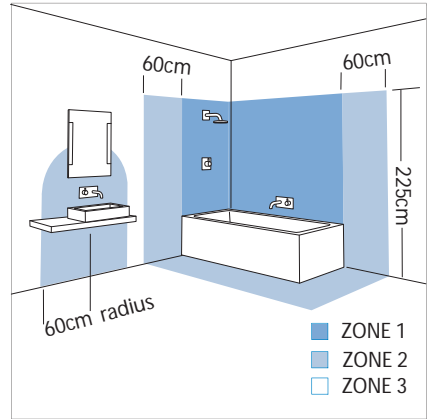

Osaka Flush Ceiling Light, AX0387

1 x 28w 4pin2D		included
-------------------	--	----------

Zones	2	3
-------	----------	----------

Photometric Results

Lumens: 889.25 lm
 Efficiency: 56.8%
 Central Intensity: 228.222cd
 Maximum Intensity: 248.977cd

Specifications

Model: AX0387
 Style: Contemporary
 Energy type: Energy Saving
 Wattage: 28 W
 Lamp type: 2D 4Pin
 IP Rating: IP44
 Zone rating: 2 and 3
 Task: Ceiling
 Base/Diameter: 310 mm
 Projection: 95 mm