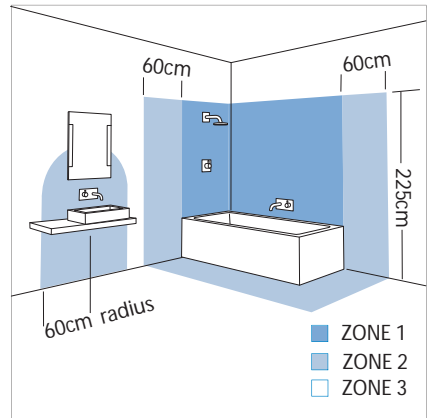

1 x 100w E27		not included

Zones	2	3