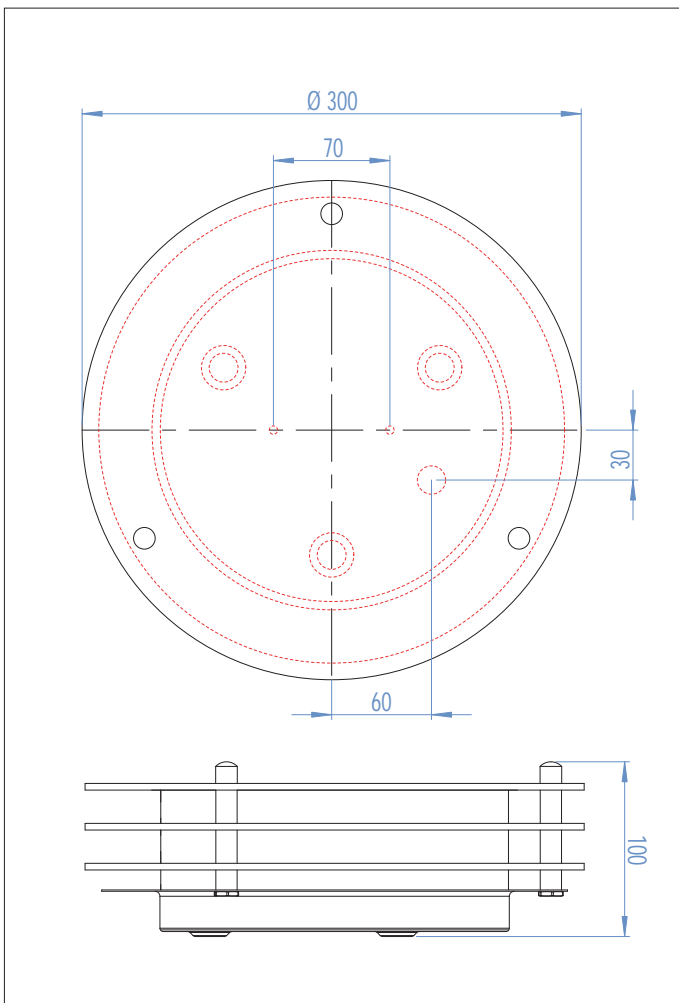

Strata Round Triplex Glass Light, AX0203

1 x 100w E27		not included
-----------------	--	-----------------

Zones	2	3
-------	----------	----------

Sparks Electrical Wholesalers Ltd

659-661 Holloway Road
London N19 5SE
Tel: 020 7263 8007
www.sparksdirect.co.uk

Specifications

Model: AX0203
Style: Modern
Energy type: Mains Voltage 240V
Wattage: 100 W
Lamp type: GLS
Lamp base: E27 / ES
IP Rating: IP4 4
Zone rating: 2 and 3
Overall Diameter: 300 mm
Height: 100 mm