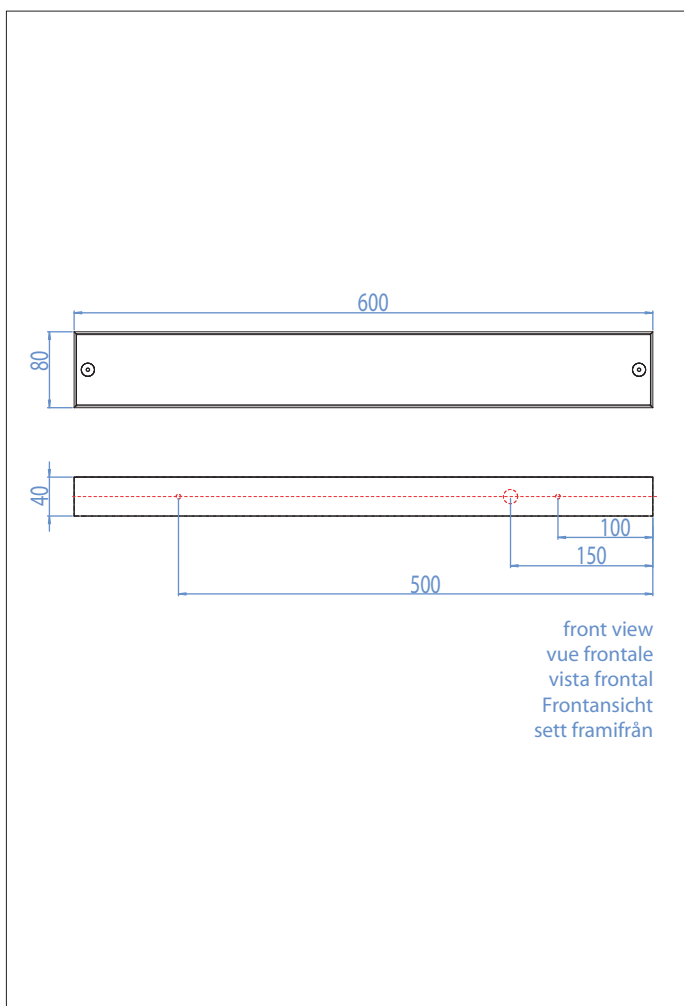

# Tallin 600 IP44 Wall Strip Up/Down, AX0661

1x24w T5 High-output		included
-------------------------	--	----------

Zones	<b>2</b>	<b>3</b>
-------	----------	----------

### Specifications

Model: AX0661  
Style: Modern  
Energy type: Mains Voltage 240V  
Wattage: 24 W  
Lamp type: 2D 2Pin  
Lamp base: 2G10  
IP Rating: IP44  
Zone rating: 2 and 3  
Task: Wall  
Dimensions: 40 x 600 x 80 mm