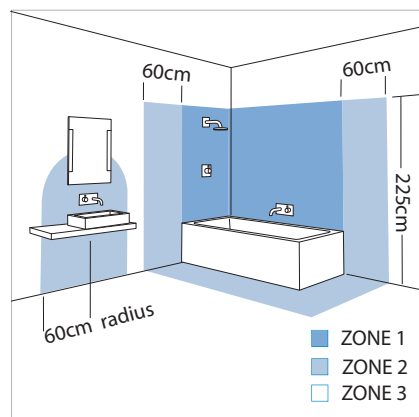

# Tallin 600 IP44 Wall Strip Up/Down, AX0661

1x24w T5 High-output		included
-------------------------	--	----------

Zones	<b>2</b>	<b>3</b>
-------	----------	----------

### Specifications

Model: AX0661  
Style: Modern  
Energy type: Mains Voltage 240V  
Wattage: 24 W  
Lamp type: 2D 2Pin  
Lamp base: 2G10  
IP Rating: IP44  
Zone rating: 2 and 3  
Task: Wall  
Dimensions: 40 x 600 x 80 mm