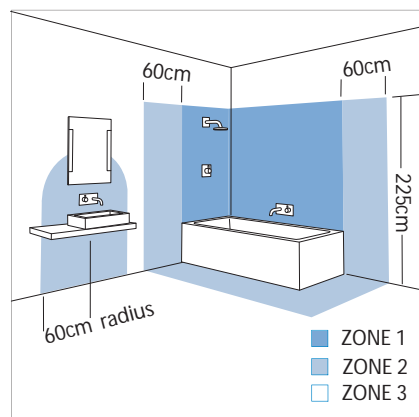

1 x 60w E14		not included

Zones	3