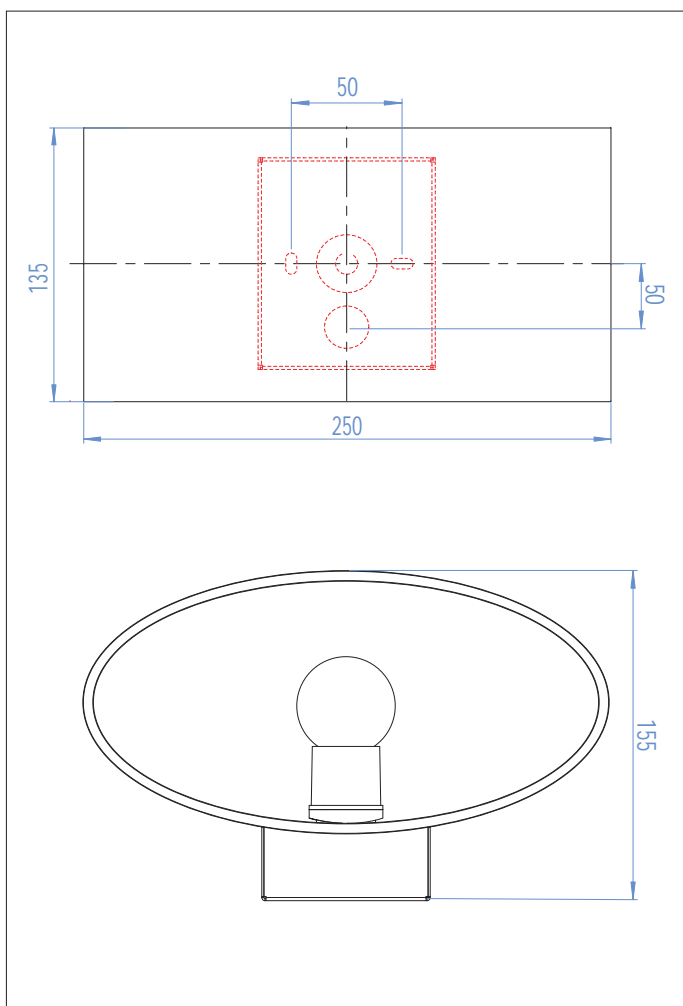

Tokyo Wall Light, AX0472

1 x 60w E14		not included
----------------	--	-----------------

Zones	3
-------	----------

Sparks Electrical Wholesalers Ltd

659-661 Holloway Road
 London N19 5SE
 Tel: 020 7263 8007
www.sparksdirect.co.uk

Specifications

Model: AX0472
 Style: Modern
 Energy type: Mains Voltage 240V
 Wattage: 60 W
 Lamp type: Golf Ball
 Lamp base: E14 /SES
 IP Rating: IP20
 Zone rating: 3
 Task: Wall
 Projection: 160 mm
 Dimensions: 250 x 130 mm