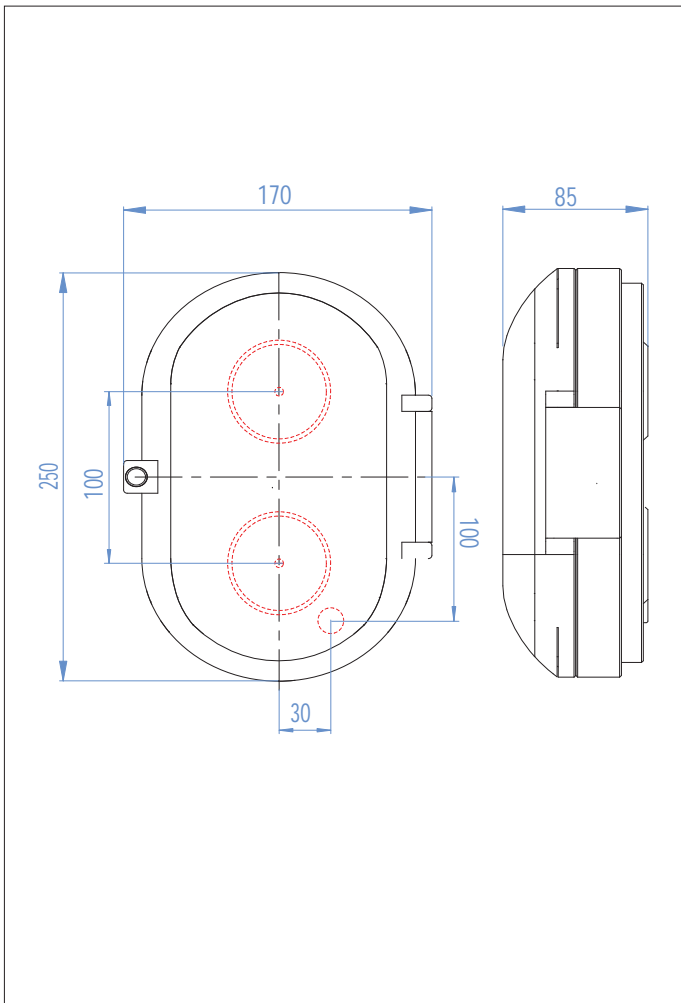

Toronto Oval Bulkhead, AX0326

1 x 60w
E27

not
included

Zones

Not Applicable

Sparks Electrical Wholesalers Ltd

659-661 Holloway Road
London N19 5SE
Tel: 020 7263 8007
www.sparksdirect.co.uk

Specifications

Model: AX0326
Style: Contemporary
Energy type: Mains Voltage 240V
Wattage: 60 W
Lamp type: GLS
Lamp base: E27 / ES
IP Rating: IP65
Task: Wall
Projection: 85 mm
Dimensions: 130 (Width) mm
Height: 250 mm