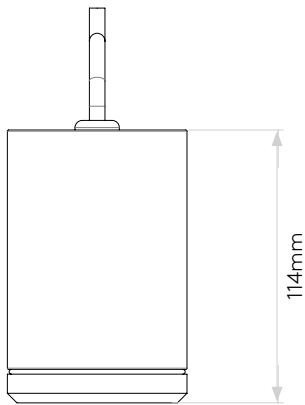

Please note that some dimensions may vary slightly due to manufacturing tolerances, this includes cable entry and fixing holes

Veuillez noter que certaines dimensions peuvent varier légèrement en raison des tolérances de fabrication, y compris l'entrée de câble et les trous de fixation.

Bitte beachten Sie, dass die Maße Fertigungstoleranzen unterliegen und daher in geringem Umfang von der angegebenen Größe abweichen können. Dies gilt auch für Kabeingänge und Befestigungslöcher.

Si prega notare che possono esserci piccole variazioni in alcune dimensioni dovute alle tolleranze di produzione, queste includono l'ingresso del cavo e i fori di fissaggio.