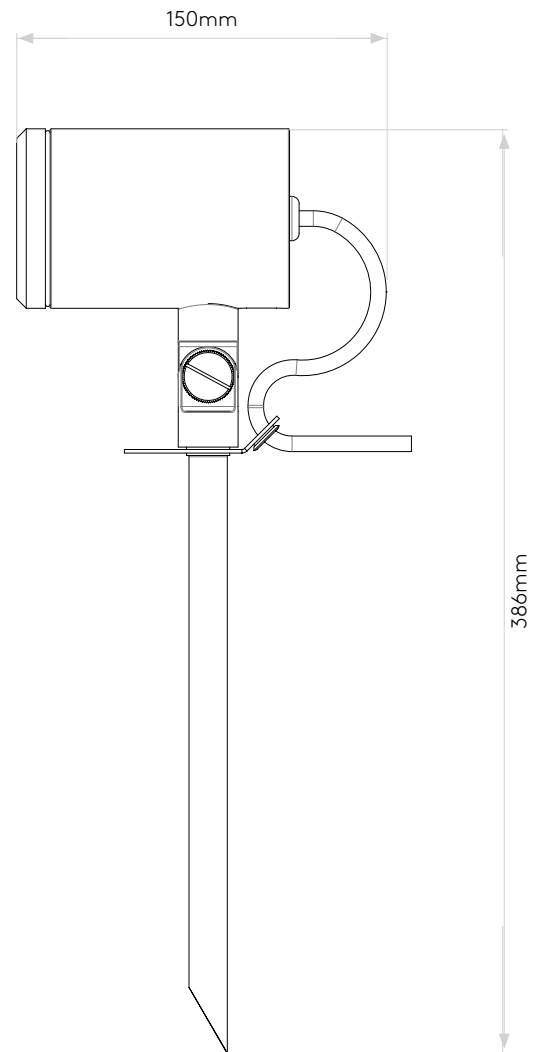

JURA SPIKE SPOT

astro

GENERAL

LOCATION:	Coastal/Exterior
CLASS:	CE (Class I)
IP RATING:	IP65
BATHROOM ZONE:	-
DRIVER REQUIRED:	No
INSTALLATION ORIENTATION:	Ground/Floor
MAIN MATERIAL:	Metal - Brass
DIMENSIONS (mm):	H: 386 D: 150 Ø: 75
CUT OUT HOLE :	-
RECESS DEPTH (mm):	-
FIRE RATING:	-
CABLE LENGTH (mm):	205
GROSS WEIGHT (kg):	1.8

LAMP

LIGHT SOURCE:	LED GU10
WATTAGE:	6W MAX
RECOMMENDED LAMP	6W MAX LED GU10
LAMP INCLUDED:	No
MAXIMUM LAMP LENGTH (mm):	59
LUMINOUS FLUX (lm):	Lamp Dependent
COLOUR TEMP (K):	Lamp Dependent
CRI (Ra):	Lamp Dependent
MACADAM ELLIPSE:	Lamp Dependent
TILT ADJUSTABLE ANGLE (°):	100
ROTATION ADJUSTABLE ANGLE (°):	360
LIFETIME (hrs):	Lamp Dependent
BEAM ANGLE (°):	Lamp Dependent

Please note that some dimensions may vary slightly due to manufacturing tolerances, this includes cable entry and fixing holes

Veuillez noter que certaines dimensions peuvent varier légèrement en raison des tolérances de fabrication, y compris l'entrée de câble et les trous de fixation.