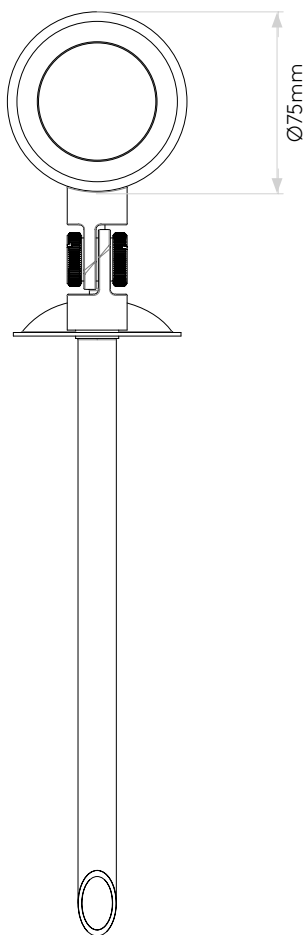

JURA SPIKE SPOT

astro

GENERAL

LOCATION:	Coastal/Exterior
CLASS:	CE (Class I)
IP RATING:	IP65
BATHROOM ZONE:	-
DRIVER REQUIRED:	No
INSTALLATION ORIENTATION:	Ground/Floor
MAIN MATERIAL:	Metal - Brass
DIMENSIONS (mm):	H: 386 D: 150 Ø: 75
CUT OUT HOLE :	-
RECESS DEPTH (mm):	-
FIRE RATING:	-
CABLE LENGTH (mm):	205
GROSS WEIGHT (kg):	1.8

LAMP

LIGHT SOURCE:	LED GU10
WATTAGE:	6W MAX
RECOMMENDED LAMP	6W MAX LED GU10
LAMP INCLUDED:	No
MAXIMUM LAMP LENGTH (mm):	59
LUMINOUS FLUX (lm):	Lamp Dependent
COLOUR TEMP (K):	Lamp Dependent
CRI (Ra):	Lamp Dependent
MACADAM ELLIPSE:	Lamp Dependent
TILT ADJUSTABLE ANGLE (°):	100
ROTATION ADJUSTABLE ANGLE (°):	360
LIFETIME (hrs):	Lamp Dependent
BEAM ANGLE (°):	Lamp Dependent

Please note that some dimensions may vary slightly due to manufacturing tolerances, this includes cable entry and fixing holes

Veuillez noter que certaines dimensions peuvent varier légèrement en raison des tolérances de fabrication, y compris l'entrée de câble et les trous de fixation.