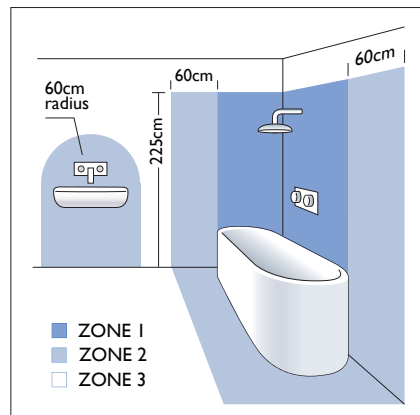

4 x 2.4w LED		incl.
--------------	--	-------

3000K	Cree LED
-------	----------

700mA constant current Driver		excl.
-------------------------------	--	-------

Zone	3
------	----------

Astro Lighting Ltd.
G2 River Way, Harlow
CM20 2DP, Great Britain