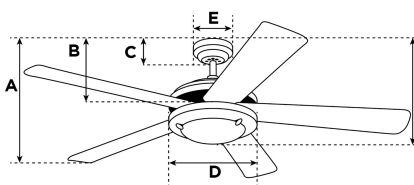

### Specifications

Size .....	122 cm
Blades.....	Steel Blades (Chrome)
Blade Pitch.....	11°
Approved Location.....	Indoor
Suggested Room Size.....	For rooms up to 20 m²
Down Rod.....	15 cm
Installation.....	Down Rod Only
Max. Ceiling Angle.....	18°
Lead Wire.....	20 cm
Light Bulb Usage.....	N/A
Control .....	Remote/Wall Control Adaptable
Motor Finish.....	Chrome
Motor Material .....	Cold Rolled Steel Motor 172mm x 10mm
Reverse Airflow.....	Yes
Noise Level.....	57 db(A)
Capacitor .....	Dual
Weight net/gross.....	5,5 / 6,5 kg
Box Dimensions.....	21,5 x 23 x 54,5 cm
EAN Code.....	4895105600080

### Warranty

Ceiling fans backed by our extended Warranty have a 10 year motor warranty and a 2-year warranty on all other parts.

A. Top of Canopy to Bottom of Blades .....	24 cm
B. Top of Canopy to Bottom of Switch House .....	36 cm
C. Top of Canopy to Bottom of Canopy .....	6,2 cm
D. Width of Motor Housing.....	20 cm
E. Width of Canopy.....	13 cm
F. Top of Canopy to Bottom of Glass .....	N/A