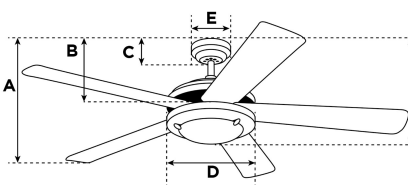

Item Number 7832440

Princess Trio Ceiling Fan

105 cm White and Polished Brass Finish Reversible Blades
(White Cane/White) Includes Light Kit with Frosted Glass

Specifications

Size.....	105 cm
Blades.....	Reversible MDF Blades (White with Rattan/White)
Blade Pitch.....	12°
Approved Location.....	Indoor
Suggested Room Size.....	For rooms up to 20 m²
Down Rod.....	10 cm
Installation.....	Dual Mount System
Max. Ceiling Angle.....	18°
Lead Wire.....	15 cm
Light Bulb Usage.....	Use (3) E14 Base Lamps, 60 Watt Maximum (not included)
Control	Remote/Wall Control Adaptable
Motor Finish.....	White
Motor Material	Cold Rolled Steel Motor 153mm x 12mm
Reverse Airflow.....	Yes
Noise Level.....	46 db(A)
Capacitor	Dual
Weight net/gross.....	4,7 / 5,4 kg
Box Dimensions.....	23,3 x 21,6 x 43,5 cm
EAN Code.....	4895105600400

Warranty

Ceiling fans backed by our extended Warranty have a 10 year motor warranty and a 2-year warranty on all other parts.

A. Top of Canopy to Bottom of Blades	29 cm
B. Top of Canopy to Bottom of Switch House	32 cm
C. Top of Canopy to Bottom of Canopy	6,2 cm
D. Width of Motor Housing.....	17 cm
E. Width of Canopy.....	13 cm
F. Top of Canopy to Bottom of Glass	43 cm