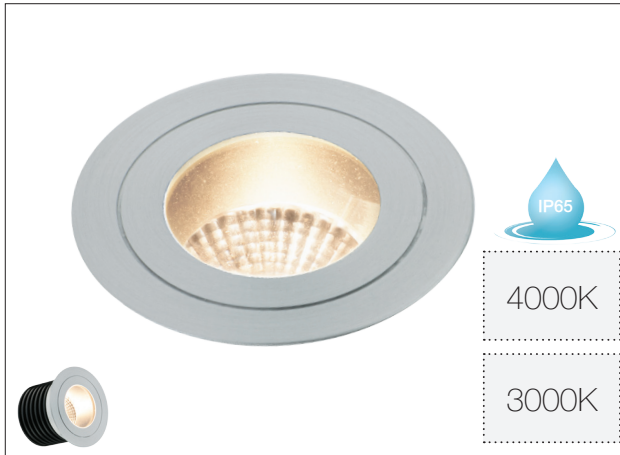

TECHNICAL DATASHEET

AGL060AL
7W LED Marker Light

PRODUCT FEATURES

- Aluminium Finish
- COB LED
- Diamond Cut Lens
- Black Baffle
- Glare Reducing Design
- Super Slim Bezel
- Suitable for Use in Bathrooms

PRODUCT CODE	AGL060AL/30	AGL060AL/40
Consumption	7W	7W
Lumens	≤410 lm	≤440 lm
Colour Temperature	3000K	4000K
Beam Angle	50°	50°
CRI	>80	>80
IP	IP65	IP65
Lifetime (Hours to Im70)	50,000 h	50,000 h
Temperature	-20~+50°C	-20~+50°C
Operating Current	350mA	350mA