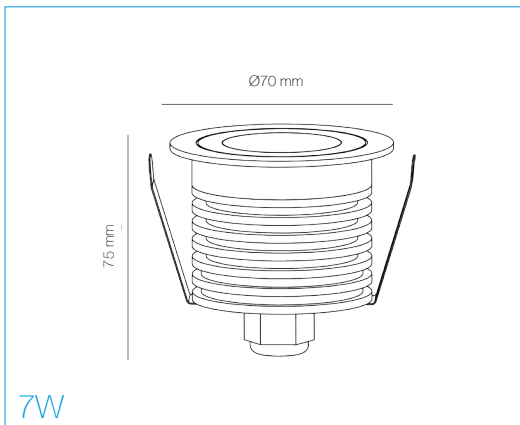

TECHNICAL DATASHEET

AGL060AL
7W LED Marker Light

PRODUCT FEATURES

- Aluminium Finish
- COB LED
- Diamond Cut Lens
- Black Baffle
- Glare Reducing Design
- Super Slim Bezel
- Suitable for Use in Bathrooms

PRODUCT CODE	AGL060AL/30	AGL060AL/40
Consumption	7W	7W
Lumens	≤410 lm	≤440 lm
Colour Temperature	3000K	4000K
Beam Angle	50°	50°
CRI	>80	>80
IP	IP65	IP65
Lifetime (Hours to Im70)	50,000 h	50,000 h
Temperature	-20~+50°C	-20~+50°C
Operating Current	350mA	350mA