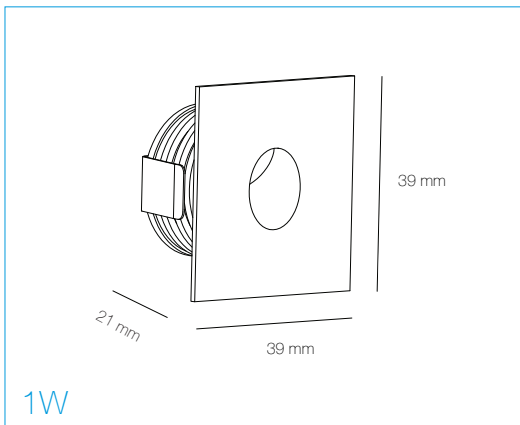

### PRODUCT FEATURES

- Anti-Glare Low Level Lighting
- Frosted Glass for Optimum Light Distribution
- Ideal for Stair Lighting and Commercial Lighting
- Ultra Slim Profile

PRODUCT CODE	ALSQ032WH/30	ALSQ032WH/40
Consumption	1W	1W
Lumens	≤80 lm	≤90 lm
Colour Temperature	3000K	4000K
Beam Angle	50°	50°
CRI	>80	>80
IP	IP65	IP65
Lifetime (Hours to Im70)	50,000 h	50,000 h
Temperature	-20~+50°C	-20~+50°C
Operating Current	350mA	350mA