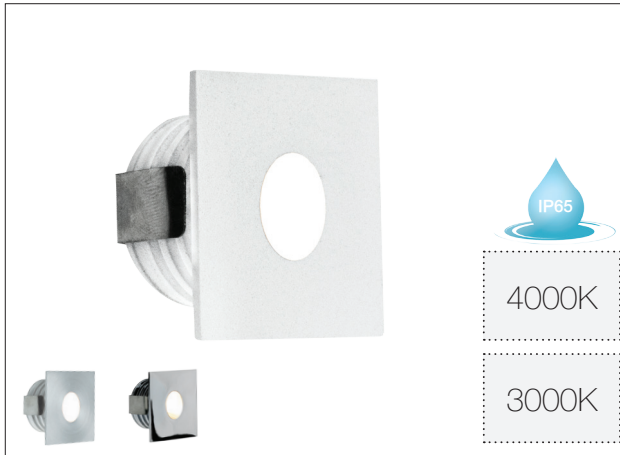

## TECHNICAL DATASHEET

ALSQ032WH  
1W LED Marker Light

### PRODUCT FEATURES

- Anti-Glare Low Level Lighting
- Frosted Glass for Optimum Light Distribution
- Ideal for Stair Lighting and Commercial Lighting
- Ultra Slim Profile

PRODUCT CODE	ALSQ032WH/30	ALSQ032WH/40
Consumption	1W	1W
Lumens	≤80 lm	≤90 lm
Colour Temperature	3000K	4000K
Beam Angle	50°	50°
CRI	>80	>80
IP	IP65	IP65
Lifetime (Hours to Im70)	50,000 h	50,000 h
Temperature	-20~+50°C	-20~+50°C
Operating Current	350mA	350mA