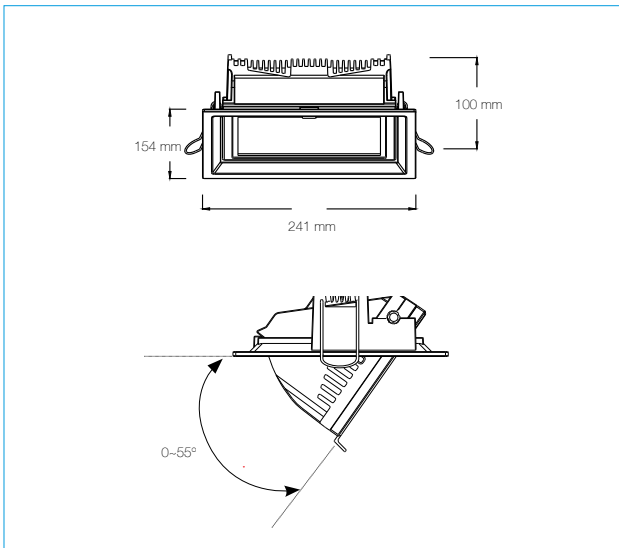

## TECHNICAL DATASHEET

AWW042WH/40  
LED Wash Commercial Fixture

### PRODUCT FEATURES

- 42W
- Rectangular LED Wash
- Commercial Fixture

PRODUCT CODE	AWW042WH/40
Power	42W
Lumens	≤3100 lm
Colour	4000K
Cutout	220 x 135 mm