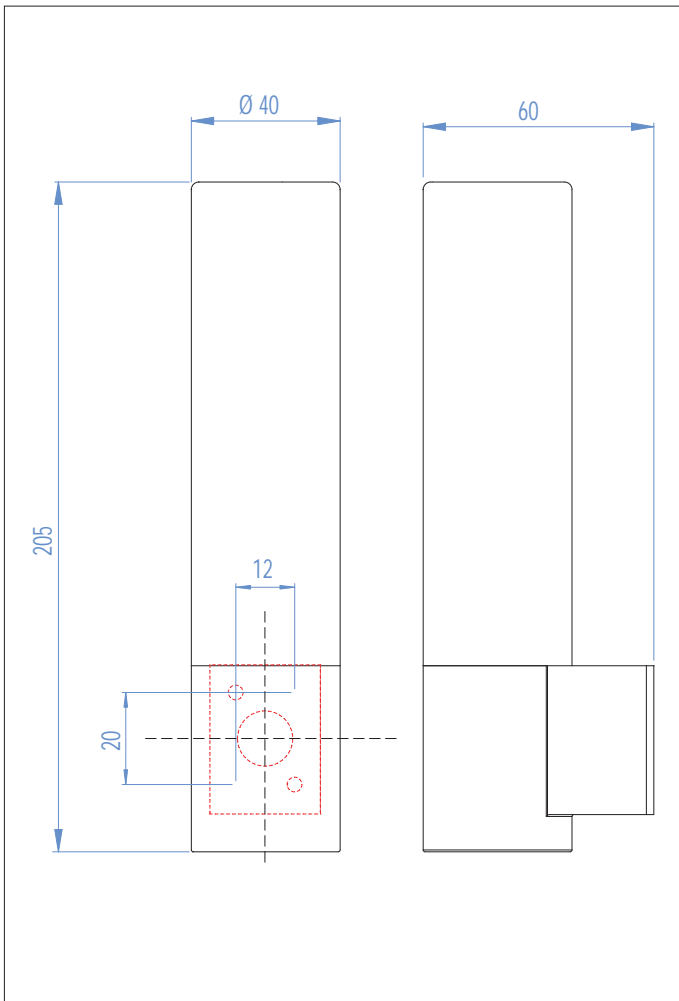

Bari Bathroom Wall Light, AX0340

1 x 40w G9		included
---------------	--	----------

Zones	2	3
-------	----------	----------

Sparks Electrical Wholesalers Ltd

659-661 Holloway Road
 London N19 5SE
 Tel: 020 7263 8007
www.sparksdirect.co.uk

Specifications

Model: AX0340
 Wattage: 40 W
 Lamp base: G9
 IP Rating: IP44
 Zone rating: 2 and 3
 Projection: 60 mm
 Dimensions: 180 x 40 mm