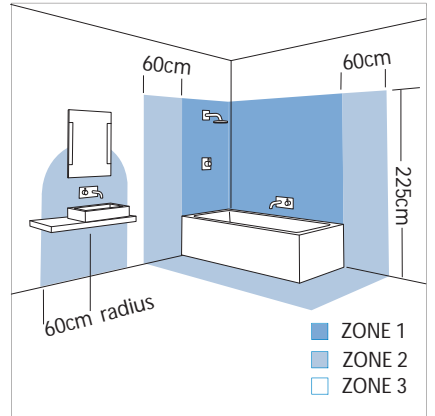

1 x 40w G9		included

Zones	2	3