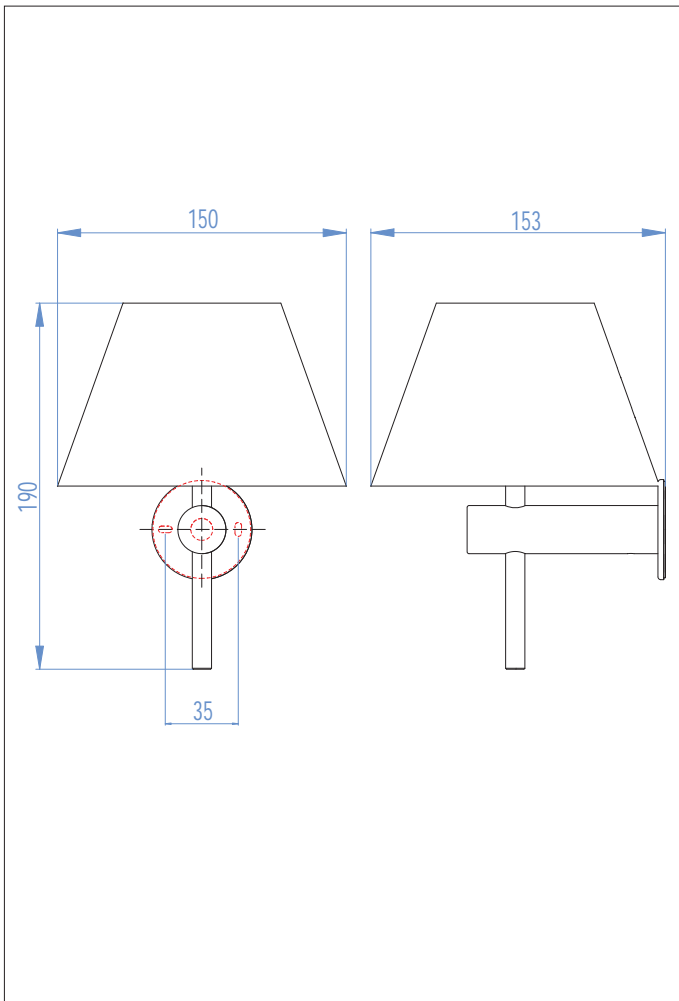

Roma Bathroom Wall Light, AX0343

1 x 40w G9		included
---------------	--	----------

Zones	2	3
-------	----------	----------

Sparks Electrical Wholesalers Ltd

659-661 Holloway Road
 London N19 5SE
 Tel: 020 7263 8007
www.sparksdirect.co.uk

Specifications

- Model: AX0343
- Style: Contemporary
- Energy type: Mains Voltage 240V
- Wattage: 40 W
- Lamp type: Capsule Lamp 240v
- Lamp base: G9
- IP Rating: IP44
- Zone rating: 2 and 3
- Task: Wall
- Overall Diameter: 150 mm
- Projection: 153 mm
- Height: 190 mm