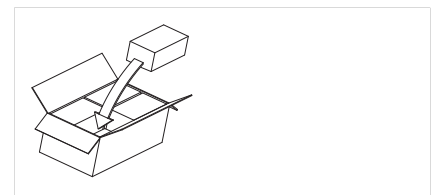

# Palermo Bathroom Wall Light, AX0346

1 x 14w T5		included
---------------	--	----------

Zones	<b>2</b>	<b>3</b>
-------	----------	----------

### Specifications

Model: AX0346  
 Style: Modern  
 Wattage: 13 W  
 Lamp type: T5 Fluorescent Tube  
 IP Rating: IP44  
 Zone rating: 2 and 3  
 Task: Wall  
 Projection: 60 mm  
 Dimensions: 40 x 550 mm