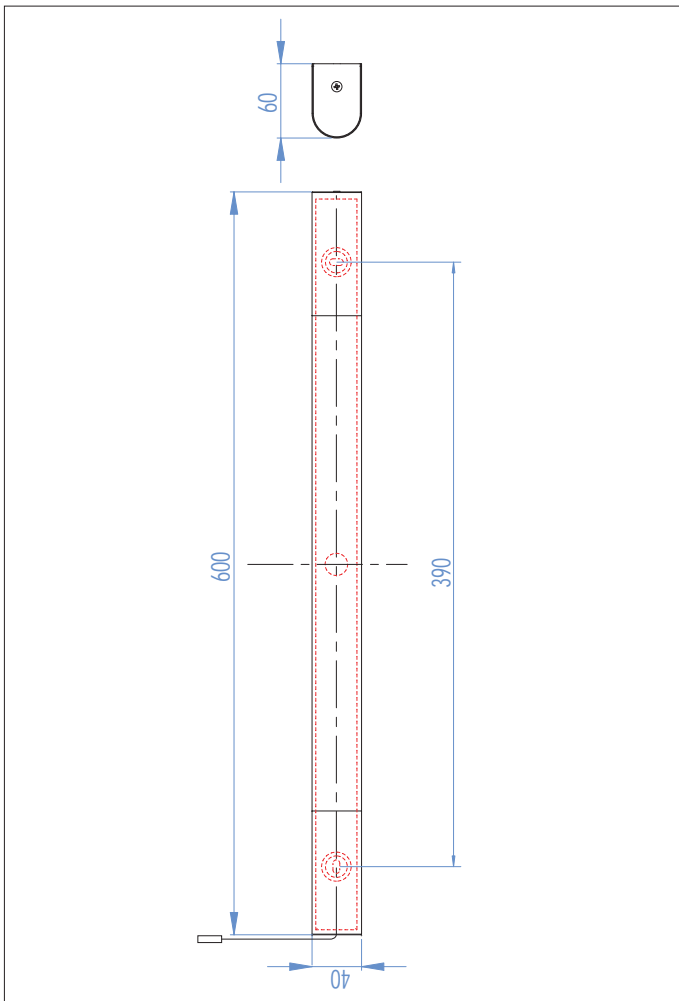

# Palermo Bathroom Wall Light, AX0346

1 x 14w T5		included
---------------	--	----------

Zones	<b>2</b>	<b>3</b>
-------	----------	----------

### Specifications

Model: AX0346  
 Style: Modern  
 Wattage: 13 W  
 Lamp type: T5 Fluorescent Tube  
 IP Rating: IP44  
 Zone rating: 2 and 3  
 Task: Wall  
 Projection: 60 mm  
 Dimensions: 40 x 550 mm