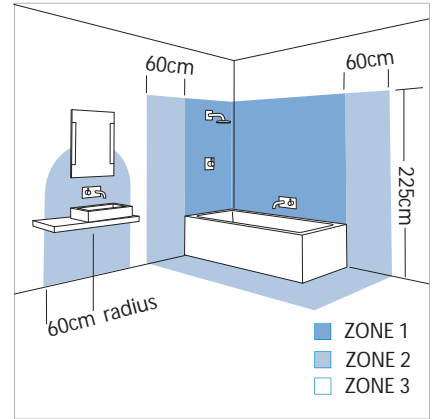

# Palermo Bathroom Wall Light, AX0346

1 x 14w T5		included
---------------	--	----------

Zones	<b>2</b>	<b>3</b>
-------	----------	----------

### Specifications

Model: AX0346  
 Style: Modern  
 Wattage: 13 W  
 Lamp type: T5 Fluorescent Tube  
 IP Rating: IP44  
 Zone rating: 2 and 3  
 Task: Wall  
 Projection: 60 mm  
 Dimensions: 40 x 550 mm