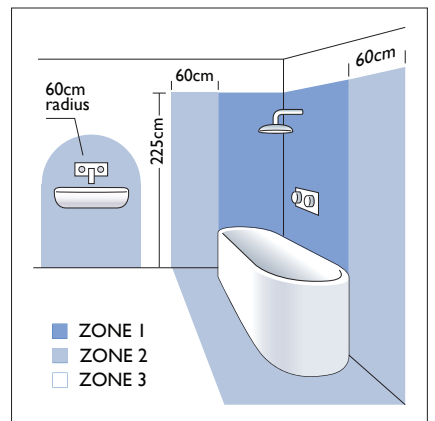

2 x 14w T5		incl.
---------------	--	-------

81 lm/W

Zones	2	3
-------	----------	----------

NOTE:
If used with a motion detector, ensure a minimum of 20 minutes ON time.

Astro Lighting Ltd.
G2 River Way, Harlow
CM20 2DP, Great Britain