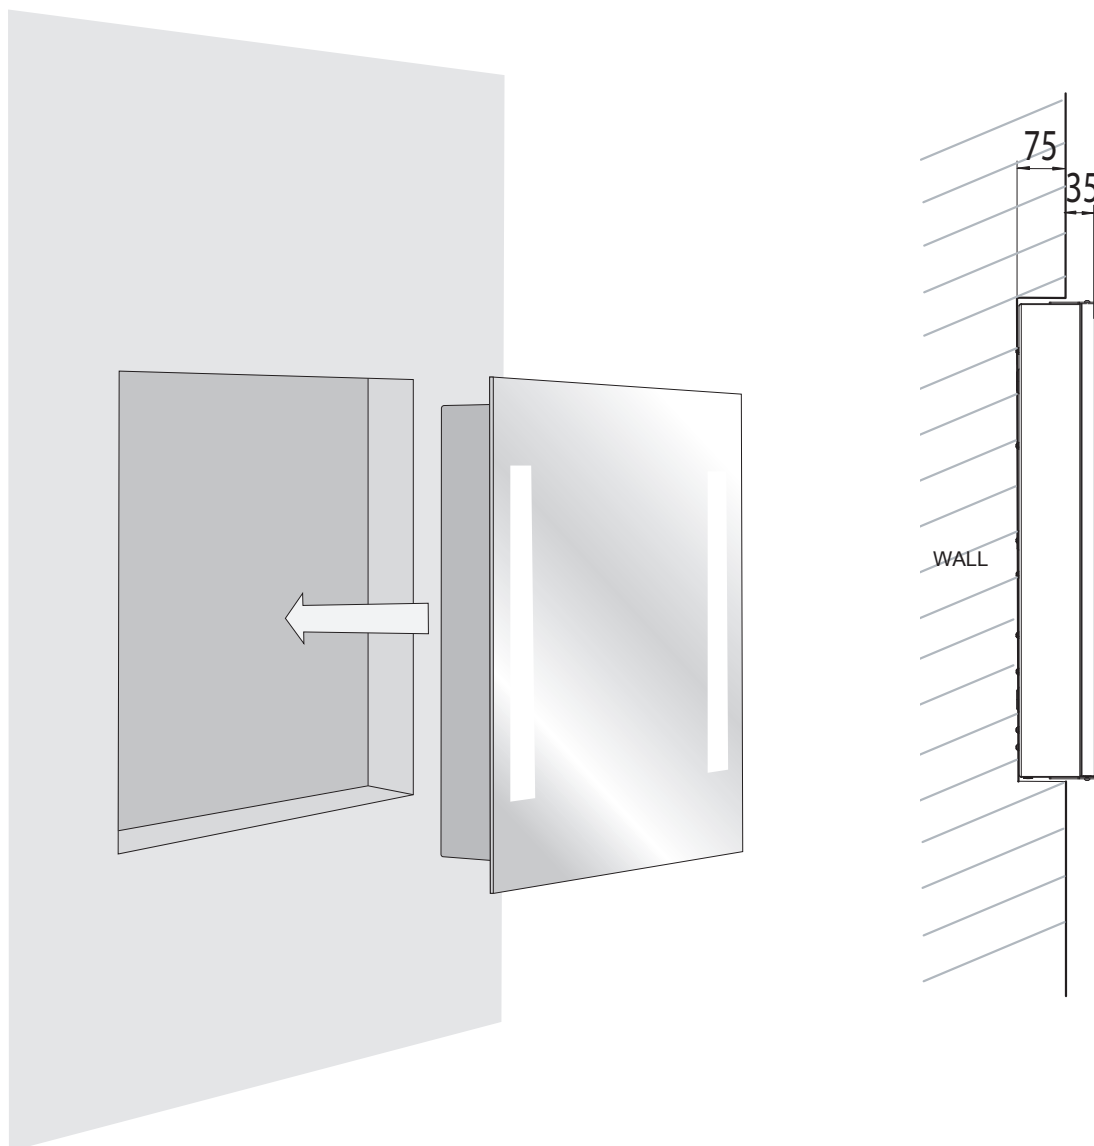

N.B. If the Livorno cabinet is recessed into a wall the removeable switch cannot not be used.

Astro Lighting Ltd.
G2 River Way, Harlow
CM20 2DP, Great Britain

T: +44 (0) 1279 427001
F: +44 (0) 1279 427002
sales@astrolighting.co.uk
www.astrolighting.co.uk