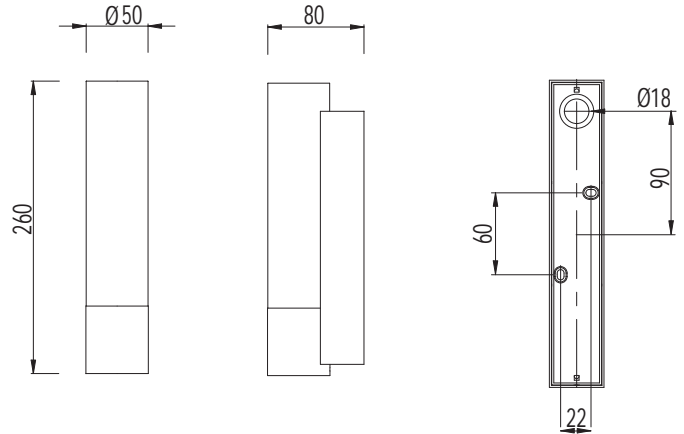

Kyoto Bathroom Wall Light, AX0386

Part Number:

0386 Kyoto

Front View

**Sparks Electrical Wholesalers Ltd**

659-661 Holloway Road  
London N19 5SE  
Tel: 020 7263 8007  
www.sparksdirect.co.uk

**Specifications**

Model: AX0386  
Style: Modern  
Energy type: Mains Voltage 240V  
Wattage: 11 W  
Lamp type: S/E 4pin Compact Fluorescent  
Lamp base: 2G7  
IP Rating: IP44  
Zone rating: 2 and 3  
Task: Wall  
Overall Diameter: 50 mm  
Projection: 80 mm  
Height: 260 mm