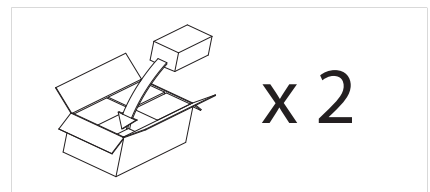

2 x 14w T5		incl.
---------------	--	-------

81 lm/W

Zones **2** **3**

NOTE:
If used with a motion detector, ensure a minimum of 20 minutes ON time.

Astro Lighting Ltd.
G2 River Way, Harlow
CM20 2DP, Great Britain