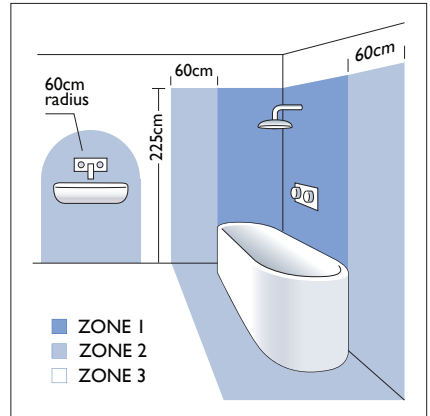

2 x 14w T5		incl.
---------------	--	-------

81 lm/W

Zones **2** **3**

NOTE:
If used with a motion detector, ensure a minimum of 20 minutes ON time.

Astro Lighting Ltd.
G2 River Way, Harlow
CM20 2DP, Great Britain