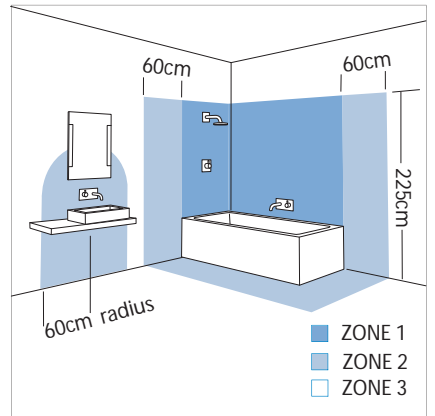

# Cabaret Bathroom Wall Light, AX0499

4 x 25w G9		included
---------------	--	----------

Zones	<b>2</b>	<b>3</b>
-------	----------	----------

### Specifications

Model: AX0499  
 Style: Modern  
 Energy type: Mains Voltage 240V  
 Wattage: 25 W  
 # of lamps: 4  
 Total wattage: 100 W  
 Lamp type: Capsule Lamp 240v  
 Lamp base: G9  
 IP Rating: IP44  
 Zone rating: 2 and 3  
 Task: Wall  
 Projection: 90 mm  
 Dimensions: 550(W) x 65(H) mm