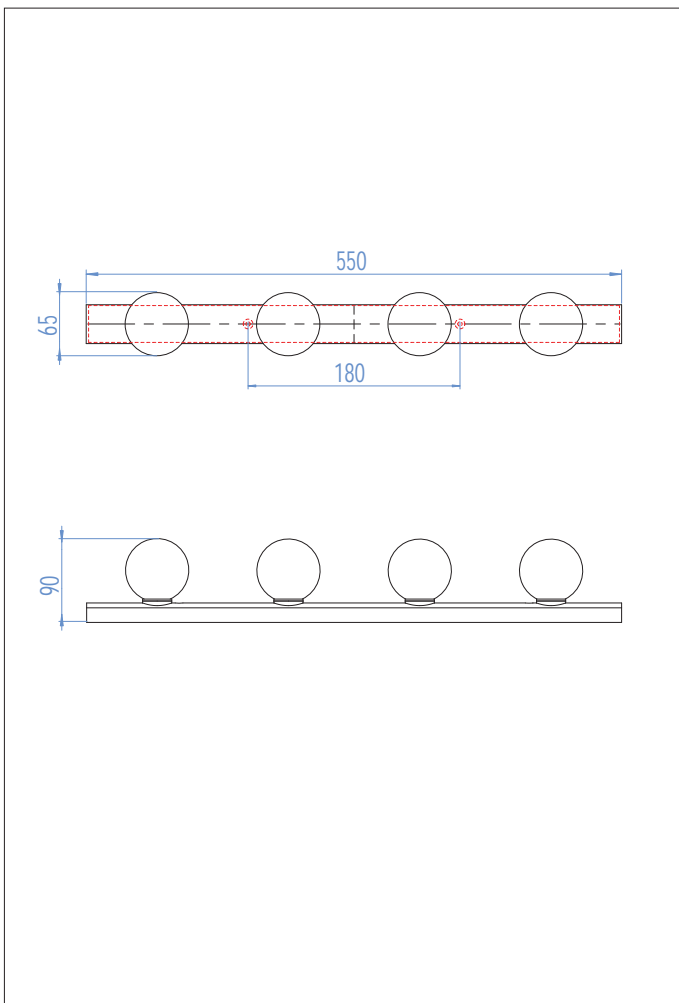

# Cabaret Bathroom Wall Light, AX0499

4 x 25w G9		included
---------------	--	----------

Zones	<b>2</b>	<b>3</b>
-------	----------	----------

### Specifications

Model: AX0499  
 Style: Modern  
 Energy type: Mains Voltage 240V  
 Wattage: 25 W  
 # of lamps: 4  
 Total wattage: 100 W  
 Lamp type: Capsule Lamp 240v  
 Lamp base: G9  
 IP Rating: IP44  
 Zone rating: 2 and 3  
 Task: Wall  
 Projection: 90 mm  
 Dimensions: 550(W) x 65(H) mm