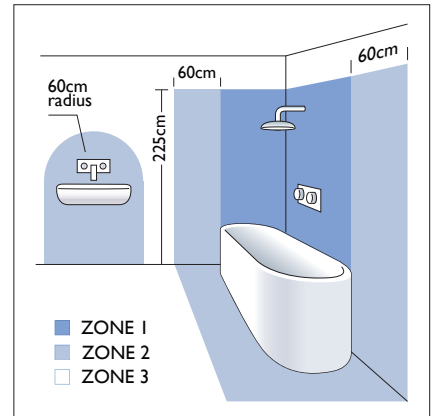

1 x 60w E27		excl.

1 x 1w LED		incl.

LED Driver		incl.

3000K	Seoul LED

CRI 80	27 lm/W

Zone	3