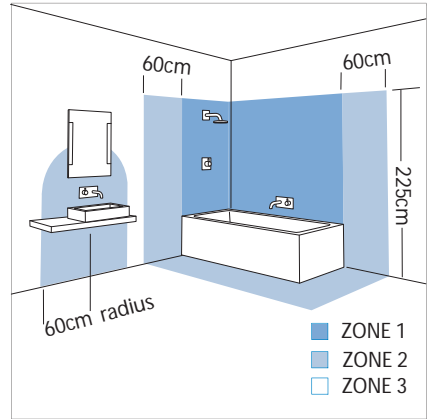

1 x 40w G9		included

Zones	2	3