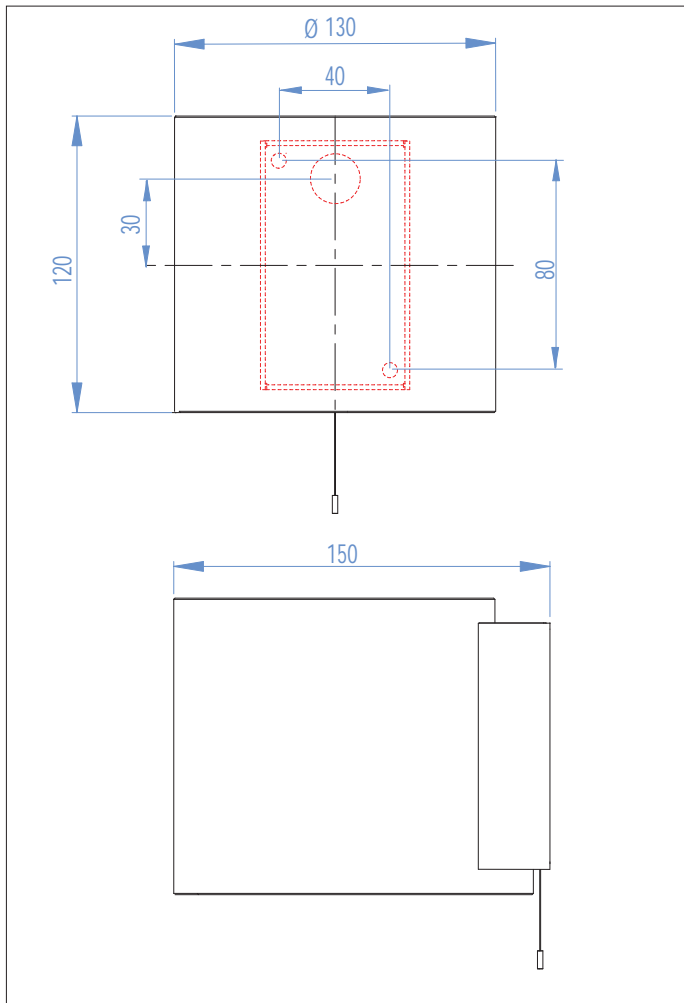

Luga Bathroom Wall Light, AX0544

1 x 40w G9		included
---------------	--	----------

Zones	2	3
-------	----------	----------

Sparks Electrical Wholesalers Ltd

659-661 Holloway Road
 London N19 5SE
 Tel: 020 7263 8007
www.sparksdirect.co.uk

Specifications

Model: AX0544
 Style: Modern
 Energy type: Mains Voltage 240V
 Wattage: 40 W
 Lamp type: Capsule Lamp 240v
 Lamp base: G9
 IP Rating: IP44
 Zone rating: 2 and 3
 Task: Wall
 Projection: 150 mm
 Dimensions: 130(W) x 250(H) mm